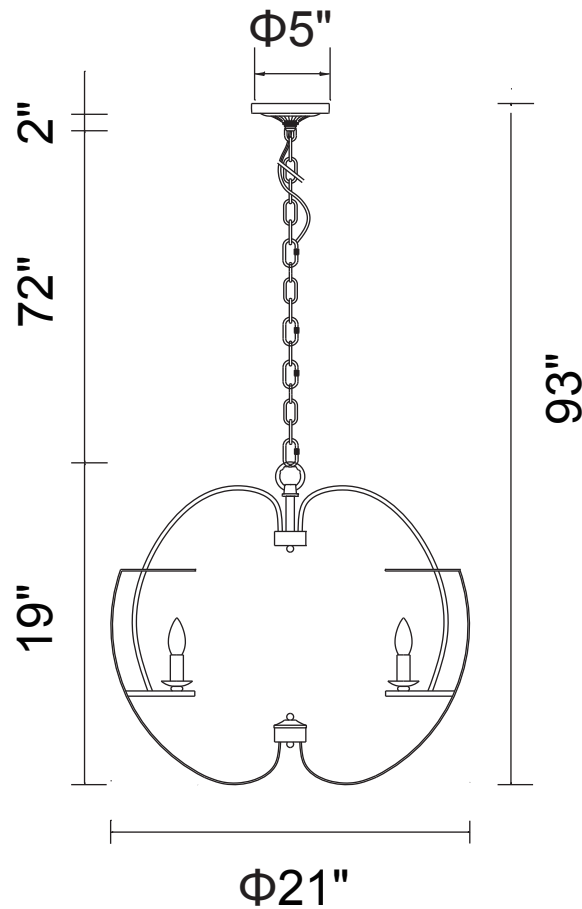

CWI LIGHTING

BRIGHTER LIVING. SIMPLIFIED.

PROJECT: _____

FIXTURE TYPE: _____

LOCATION: _____

CONTACT/PHONE: _____

Item	9950P21-5-221
Collection	VERBENA
Finish	Pewter
Glass	-----
Crystal	-----
Input	120V AC,60HZ,AC

Shade	-----
Length/Dia.	21"
Width/Ext.	-----
Height	19"
Maximum	93"
Lumens	-----

Light Source	E12
Bulb Info.	5×60W
Included	-----
Dimmable	No
Color	-----
Weight	