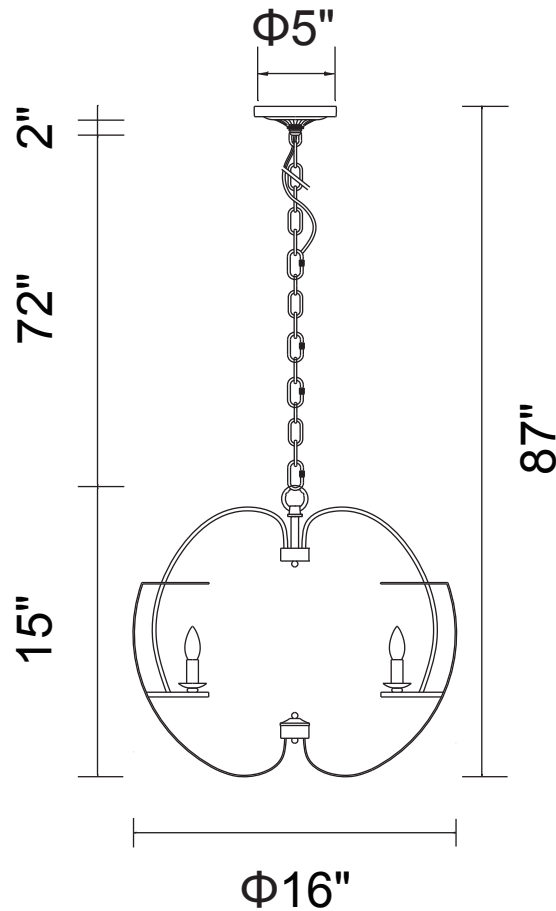

CWI LIGHTING

BRIGHTER LIVING. SIMPLIFIED.

PROJECT: _____

FIXTURE TYPE: _____

LOCATION: _____

CONTACT/PHONE: _____

Item	9950P16-3-221
Collection	VERBENA
Finish	Pewter
Glass	-----
Crystal	-----
Input	120V AC,60HZ,AC

Shade	-----
Length/Dia.	16"
Width/Ext.	-----
Height	15"
Maximum	87"
Lumens	-----

Light Source	E12
Bulb Info.	3×60W
Included	-----
Dimmable	No
Color	-----
Weight	