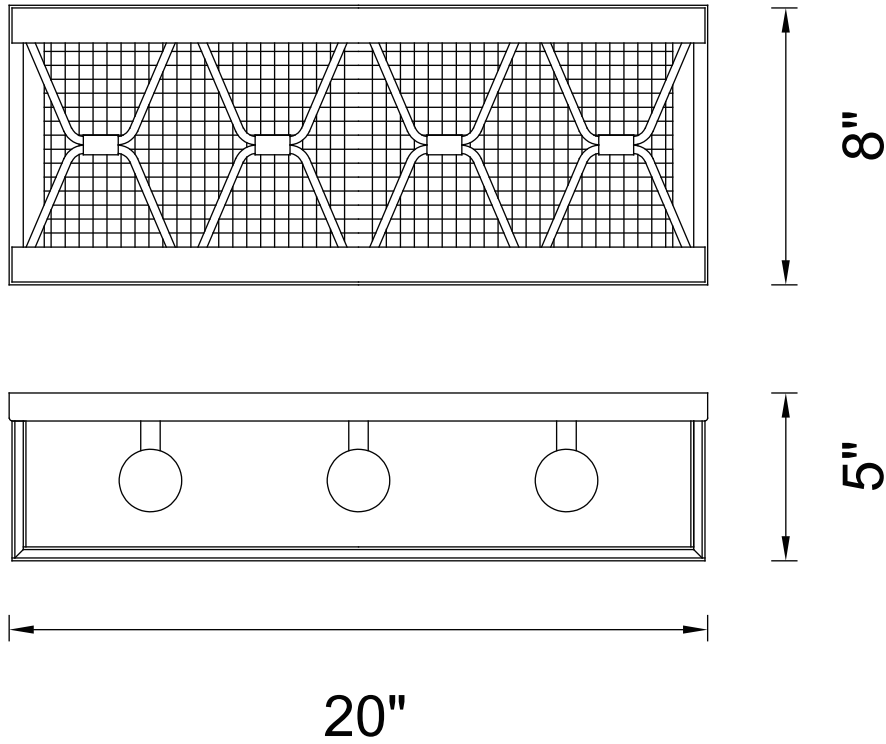

CWI LIGHTING

BRIGHTER LIVING. SIMPLIFIED.

PROJECT: _____
 FIXTURE TYPE: _____
 LOCATION: _____
 CONTACT/PHONE: _____

Item	9914W20-3-204
Collection	KALI
Finish	Light Brown
Glass	-----
Crystal	-----
Input	120V AC,60HZ,AC

Shade	-----
Length/Dia.	20"
Width/Ext.	5"
Height	8"
Maximum	-----
Lumens	-----

Light Source	E26
Bulb Info.	3×60W
Included	-----
Dimmable	No
Color	-----
Weight	