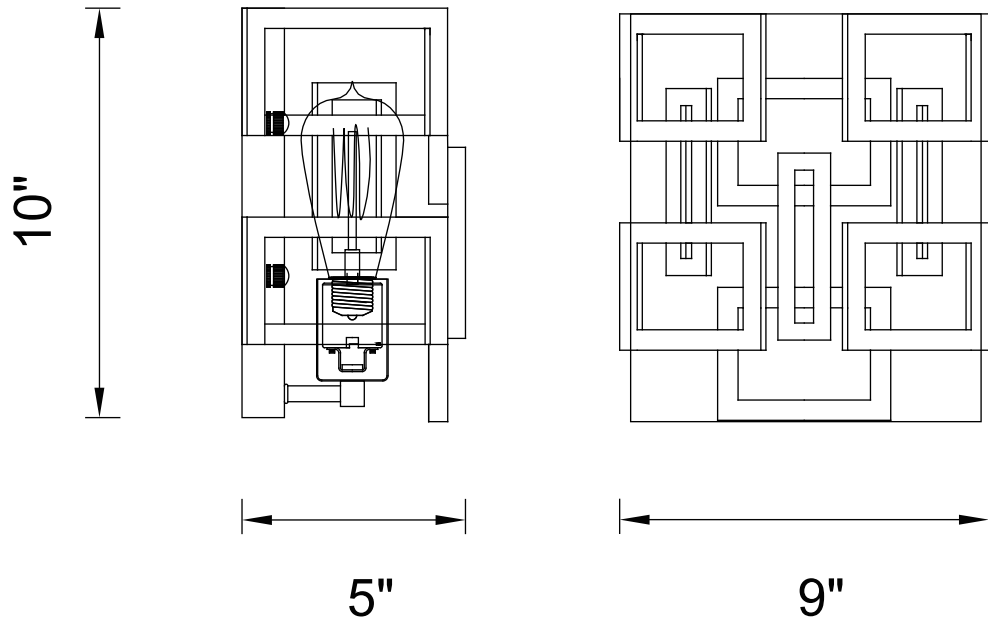

# CWI LIGHTING

BRIGHTER LIVING. SIMPLIFIED.

PROJECT: \_\_\_\_\_

FIXTURE TYPE: \_\_\_\_\_

LOCATION: \_\_\_\_\_

CONTACT/PHONE: \_\_\_\_\_

Item	9913W10-1-205
Collection	LITANI
Finish	Brown
Glass	-----
Crystal	Clear
Input	120V AC,60HZ,AC

Shade	-----
Length/Dia.	9"
Width/Ext.	5"
Height	10"
Maximum	-----
Lumens	-----

Light Source	E26
Bulb Info.	1×60W
Included	-----
Dimmable	No
Color	-----
Weight	