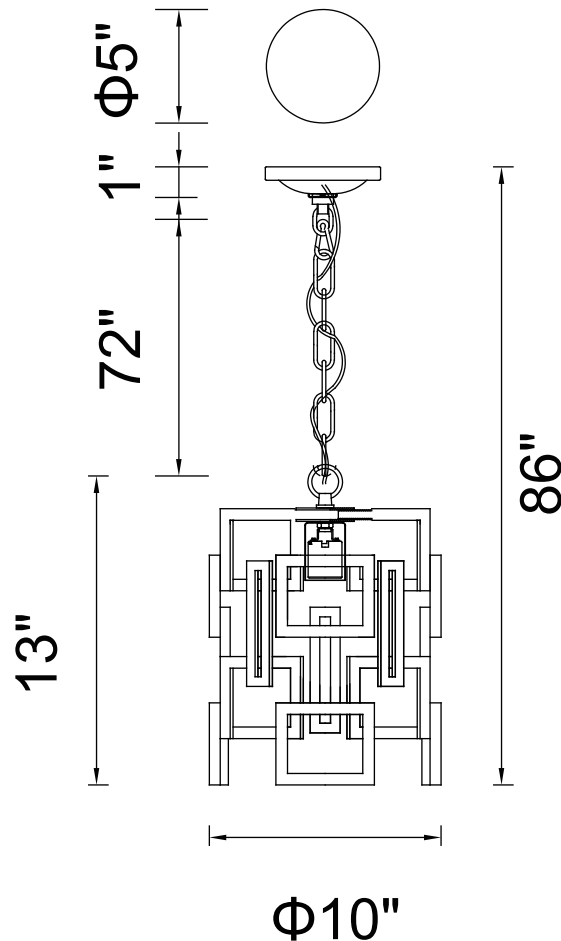

CWI LIGHTING

BRIGHTER LIVING. SIMPLIFIED.

PROJECT: _____

FIXTURE TYPE: _____

LOCATION: _____

CONTACT/PHONE: _____

Item	9913P10-1-205
Collection	LITANI
Finish	Brown
Glass	-----
Crystal	Clear
Input	120V AC,60HZ,AC

Shade	-----
Length/Dia.	10"
Width/Ext.	-----
Height	13"
Maximum	-----
Lumens	-----

Light Source	E26
Bulb Info.	1×60W
Included	-----
Dimmable	No
Color	-----
Weight	