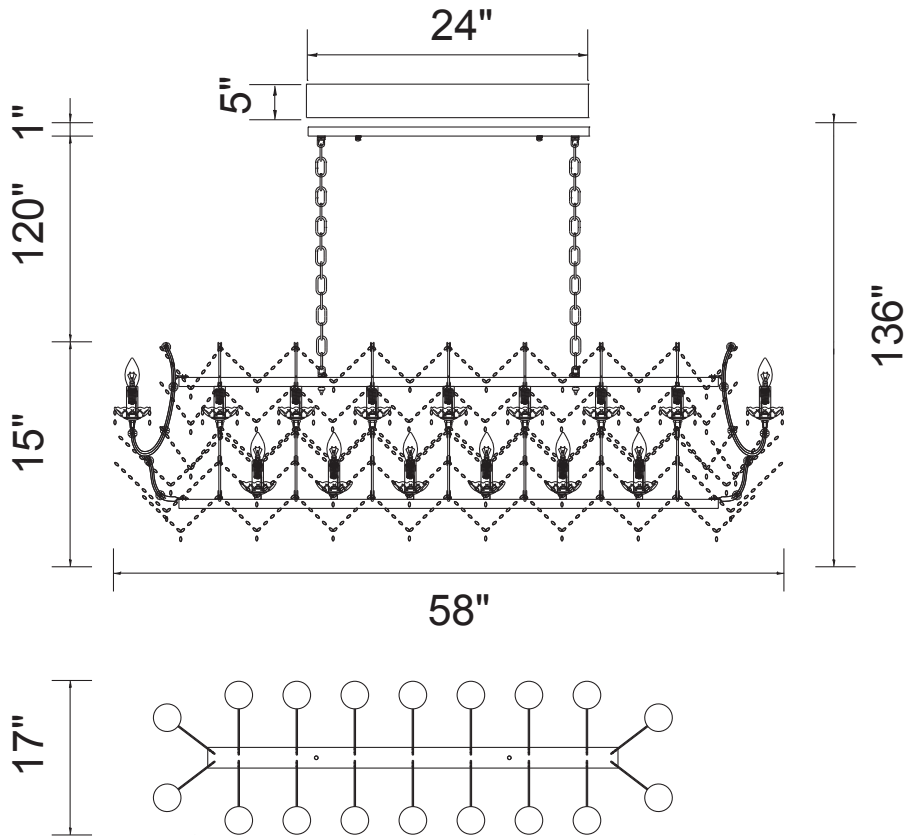

# CWI LIGHTING

BRIGHTER LIVING. SIMPLIFIED.

PROJECT: \_\_\_\_\_

FIXTURE TYPE: \_\_\_\_\_

LOCATION: \_\_\_\_\_

CONTACT/PHONE: \_\_\_\_\_

Item	9910P58-24-200
Collection	ALEKA
Finish	Dark Light
Glass	-----
Crystal	Clear
Input	120V AC,60HZ,AC

Shade	-----
Length/Dia.	58"
Width/Ext.	17"
Height	15"
Maximum	136"
Lumens	-----

Light Source	E12
Bulb Info.	24×60W
Included	-----
Dimmable	No
Color	-----
Weight	