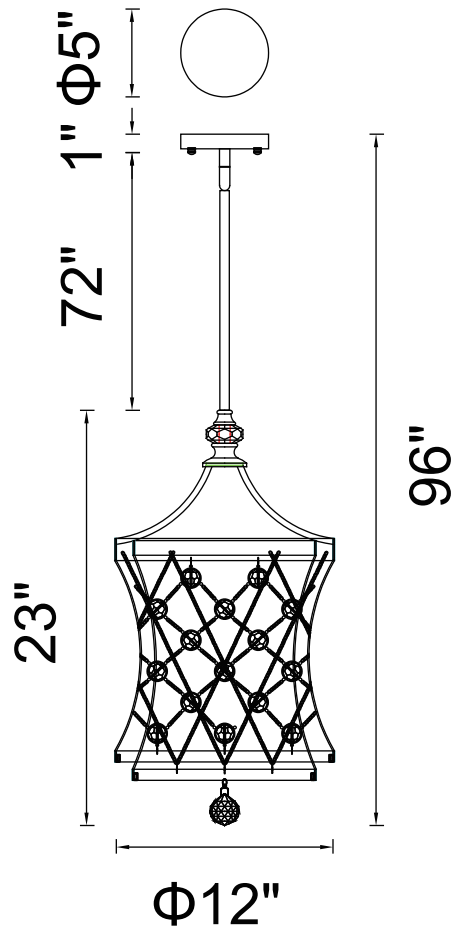

CWI LIGHTING

BRIGHTER LIVING. SIMPLIFIED.

PROJECT: _____

FIXTURE TYPE: _____

LOCATION: _____

CONTACT/PHONE: _____

Item	9907P12-4-206
Collection	TIEDA
Finish	Speckled Bronze
Glass	-----
Crystal	-----
Input	120V AC,60HZ,AC

Shade	-----
Length/Dia.	12"
Width/Ext.	-----
Height	23"
Maximum	96"
Lumens	-----

Light Source	E12
Bulb Info.	4×60W
Included	-----
Dimmable	No
Color	-----
Weight	