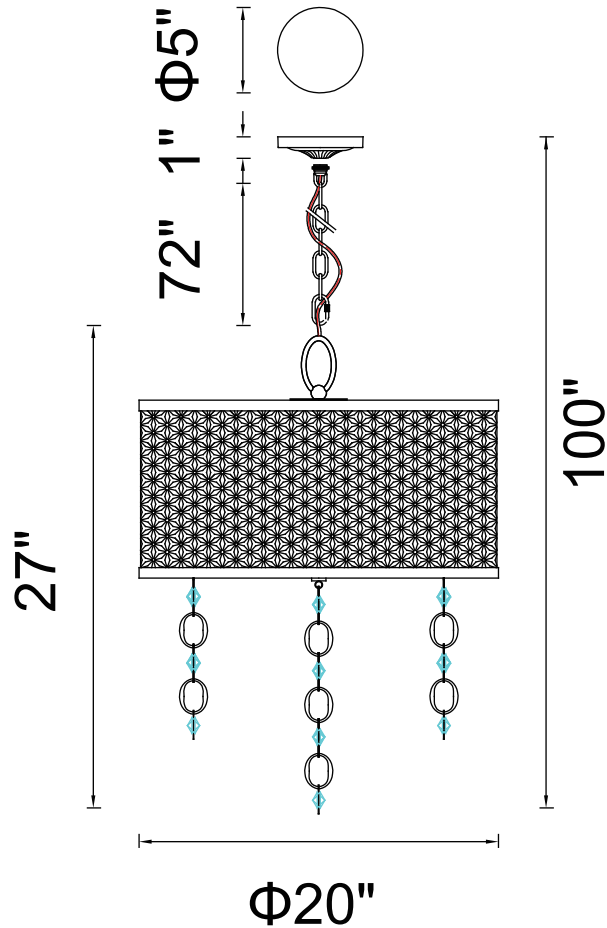

CWI LIGHTING

BRIGHTER LIVING. SIMPLIFIED.

PROJECT: _____

FIXTURE TYPE: _____

LOCATION: _____

CONTACT/PHONE: _____

Item	9901P20-6-185
Collection	POLLETT
Finish	Golden Bronze
Glass	-----
Crystal	Clear
Input	120V AC,60HZ,AC

Shade	-----
Length/Dia.	20"
Width/Ext.	-----
Height	27"
Maximum	100"
Lumens	-----

Light Source	E12
Bulb Info.	6×60W
Included	-----
Dimmable	No
Color	-----
Weight	