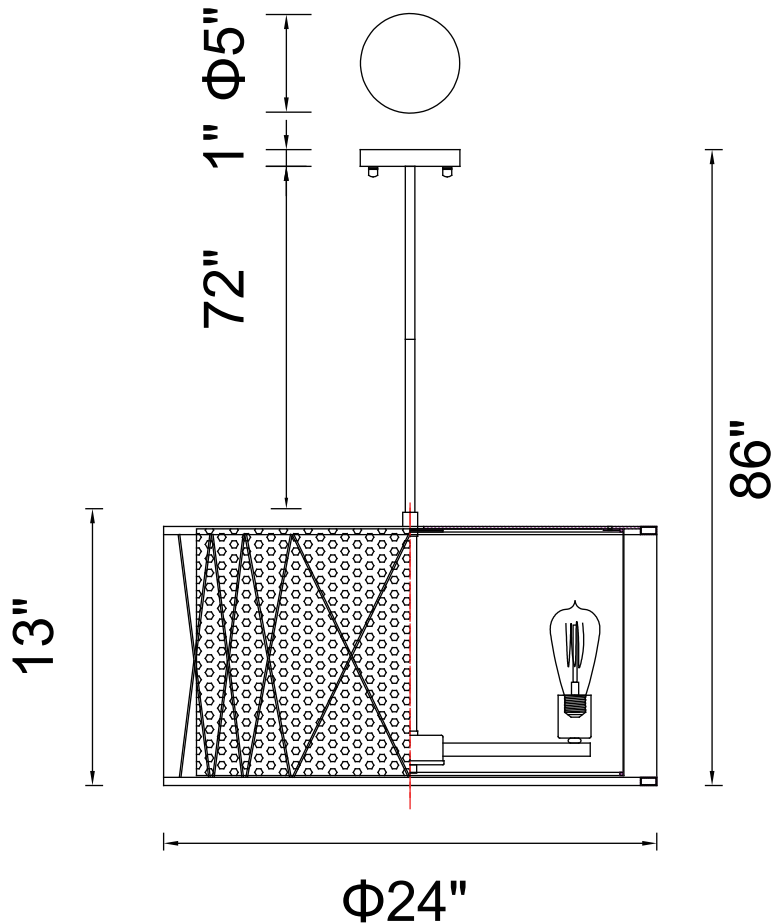

CWI LIGHTING

BRIGHTER LIVING. SIMPLIFIED.

PROJECT: _____

FIXTURE TYPE: _____

LOCATION: _____

CONTACT/PHONE: _____

Item	9889P24-6-101
Collection	TAPEDIA
Finish	Black
Glass	-----
Crystal	-----
Input	120V AC,60HZ,AC

Shade	-----
Length/Dia.	24"
Width/Ext.	-----
Height	13"
Maximum	-----
Lumens	-----

Light Source	E26
Bulb Info.	6×60W
Included	-----
Dimmable	No
Color	-----
Weight	-----