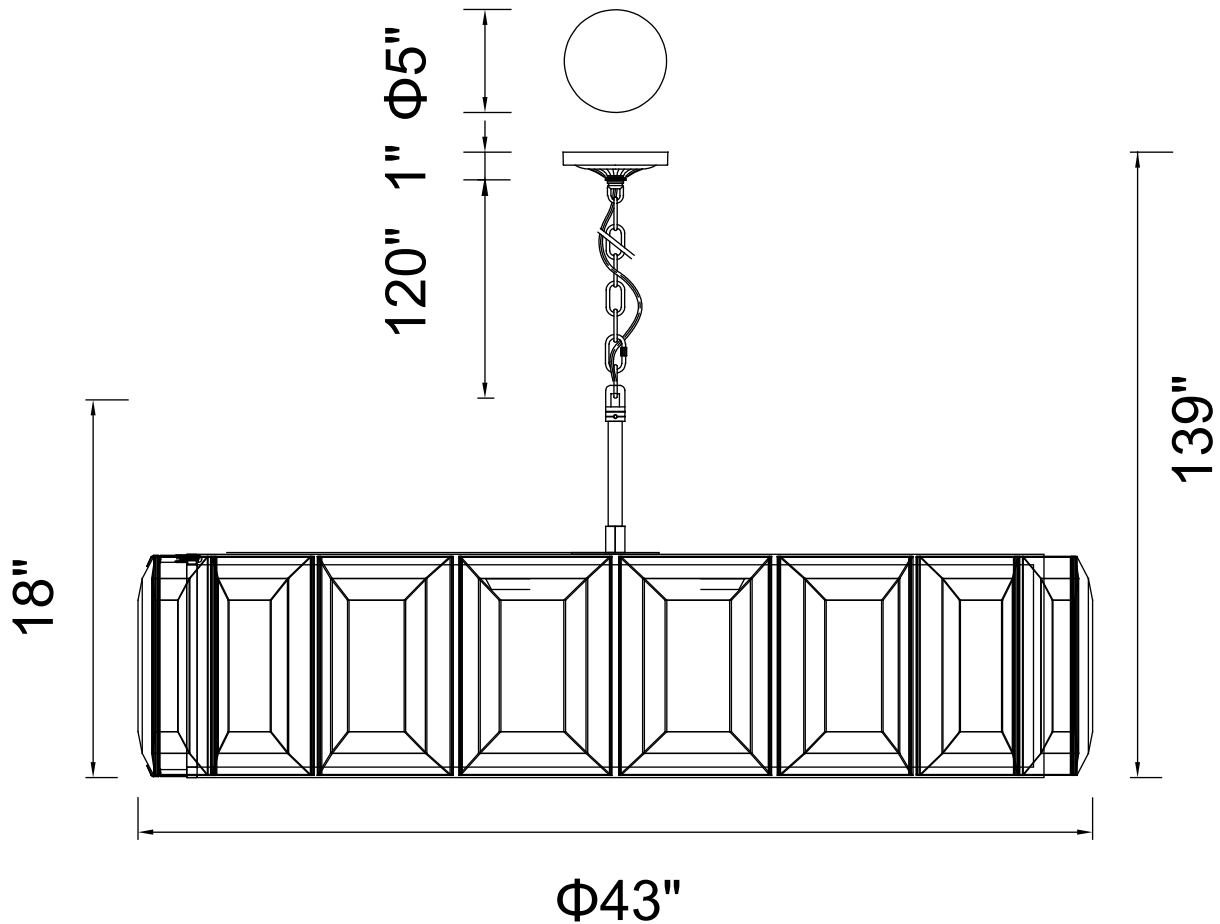

CWI LIGHTING

BRIGHTER LIVING. SIMPLIFIED.

PROJECT: _____

FIXTURE TYPE: _____

LOCATION: _____

CONTACT/PHONE: _____

Item	9860P43-18-101
Collection	JACQUET
Finish	Black
Glass	-----
Crystal	Clear
Input	120V AC,60HZ,AC

Shade	-----
Length/Dia.	43"
Width/Ext.	-----
Height	18"
Maximum	139"
Lumens	-----

Light Source	E12
Bulb Info.	18×60W
Included	-----
Dimmable	No
Color	-----
Weight	