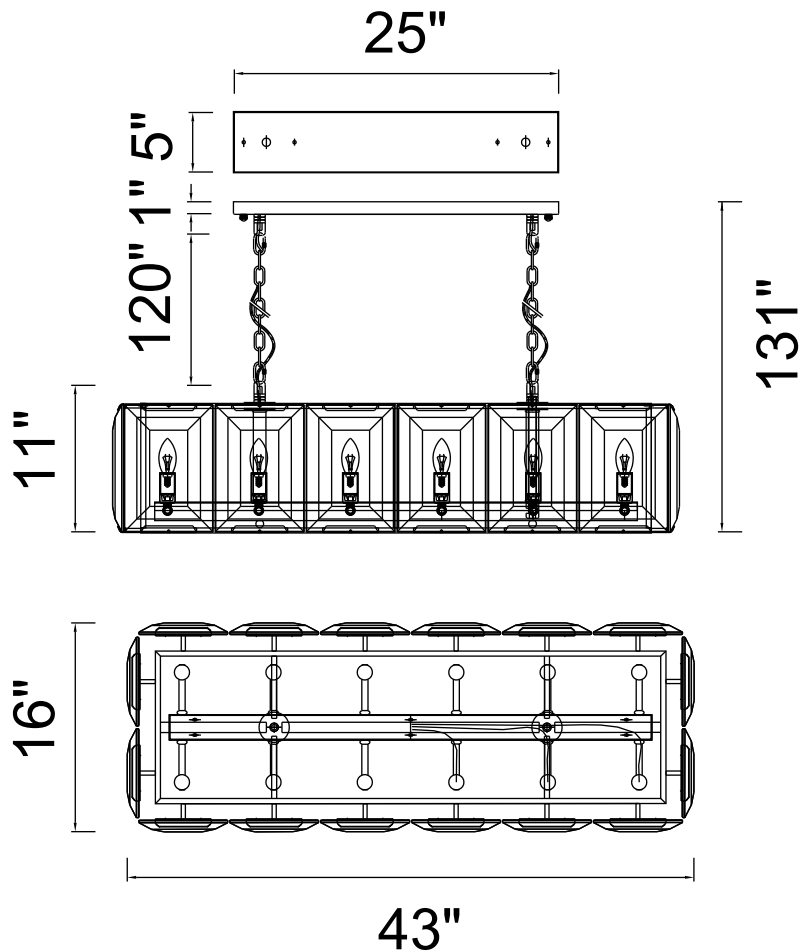

CWI LIGHTING

BRIGHTER LIVING. SIMPLIFIED.

PROJECT: _____

FIXTURE TYPE: _____

LOCATION: _____

CONTACT/PHONE: _____

Item	9860P42-12-101
Collection	JACQUET
Finish	Black
Glass	-----
Crystal	Clear
Input	120V AC,60HZ,AC

Shade	-----
Length/Dia.	43"
Width/Ext.	16"
Height	11"
Maximum	131"
Lumens	-----

Light Source	E12
Bulb Info.	12×60W
Included	-----
Dimmable	No
Color	-----
Weight	