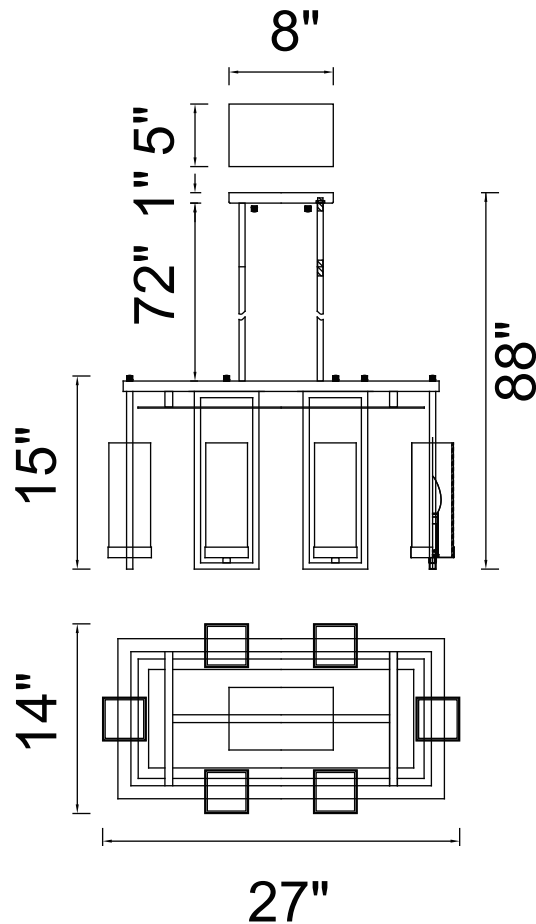

# CWI LIGHTING

BRIGHTER LIVING. SIMPLIFIED.

PROJECT: \_\_\_\_\_

FIXTURE TYPE: \_\_\_\_\_

LOCATION: \_\_\_\_\_

CONTACT/PHONE: \_\_\_\_\_

Item	9858P27-6-RC-101
Collection	VANNA
Finish	Black
Glass	Smoke
Crystal	-----
Input	120V AC,60HZ,AC

Shade	-----
Length/Dia.	27"
Width/Ext.	14"
Height	15"
Maximum	88"
Lumens	-----

Light Source	E12
Bulb Info.	6×60W
Included	-----
Dimmable	No
Color	-----
Weight	