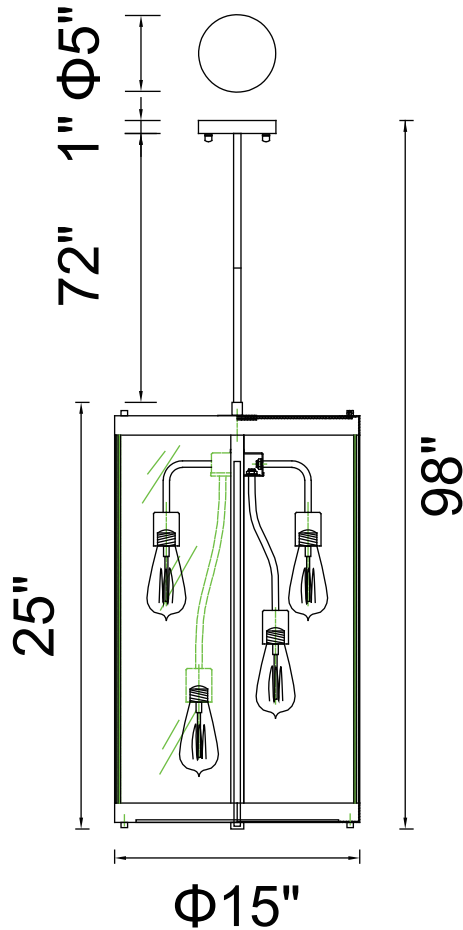

CWI LIGHTING

BRIGHTER LIVING. SIMPLIFIED.

PROJECT: _____

FIXTURE TYPE: _____

LOCATION: _____

CONTACT/PHONE: _____

Item	9855P15-5-133
Collection	SOURIS
Finish	Reddish Brown
Glass	Clear
Crystal	-----
Input	120V AC,60HZ,AC

Shade	-----
Length/Dia.	15"
Width/Ext.	-----
Height	25"
Maximum	-----
Lumens	-----

Light Source	E26
Bulb Info.	5×60W
Included	-----
Dimmable	No
Color	-----
Weight	