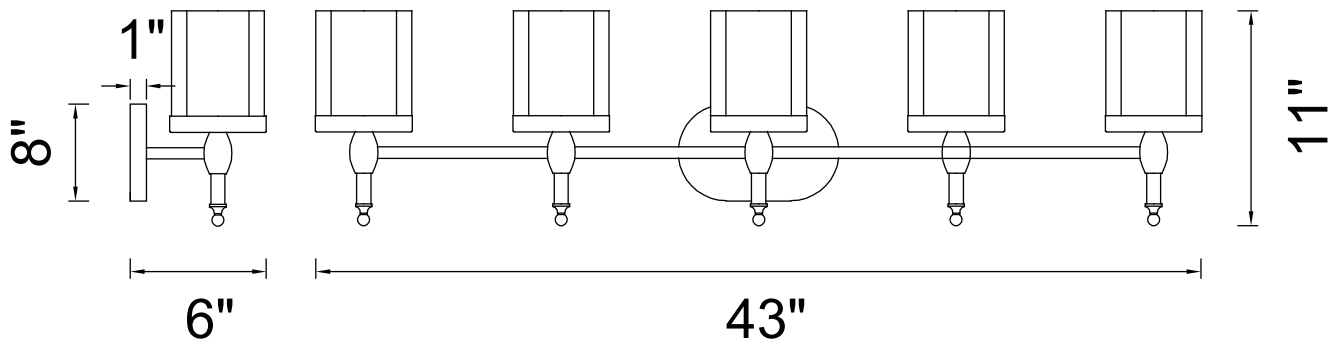

CWI LIGHTING

BRIGHTER LIVING. SIMPLIFIED.

PROJECT: _____

FIXTURE TYPE: _____

LOCATION: _____

CONTACT/PHONE: _____

Item	9851W43-5-601
Collection	MAYBELLE
Finish	Chrome
Glass	Clear
Crystal	-----
Input	120V AC,60HZ,AC

Shade	-----
Length/Dia.	43"
Width/Ext.	6"
Height	11"
Maximum	-----
Lumens	-----

Light Source	E26
Bulb Info.	5×60W
Included	-----
Dimmable	No
Color	-----
Weight	-----

CWILIGHTING
www.cwilighting.com
Info@cwilighting.com