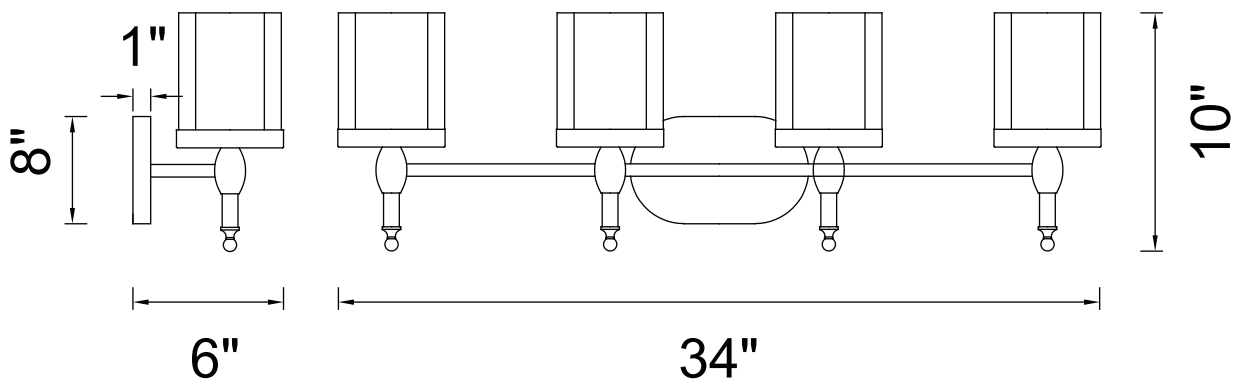

CWI LIGHTING

BRIGHTER LIVING. SIMPLIFIED.

PROJECT: _____

FIXTURE TYPE: _____

LOCATION: _____

CONTACT/PHONE: _____

Item	9851W34-4-601
Collection	MAYBELLE
Finish	Chrome
Glass	Clear
Crystal	-----
Input	120V AC,60HZ,AC

Shade	-----
Length/Dia.	34"
Width/Ext.	6"
Height	10"
Maximum	-----
Lumens	-----

Light Source	E26
Bulb Info.	4x60W
Included	-----
Dimmable	No
Color	-----
Weight	

CWILIGHTING
www.cwilighting.com
Info@cwilighting.com