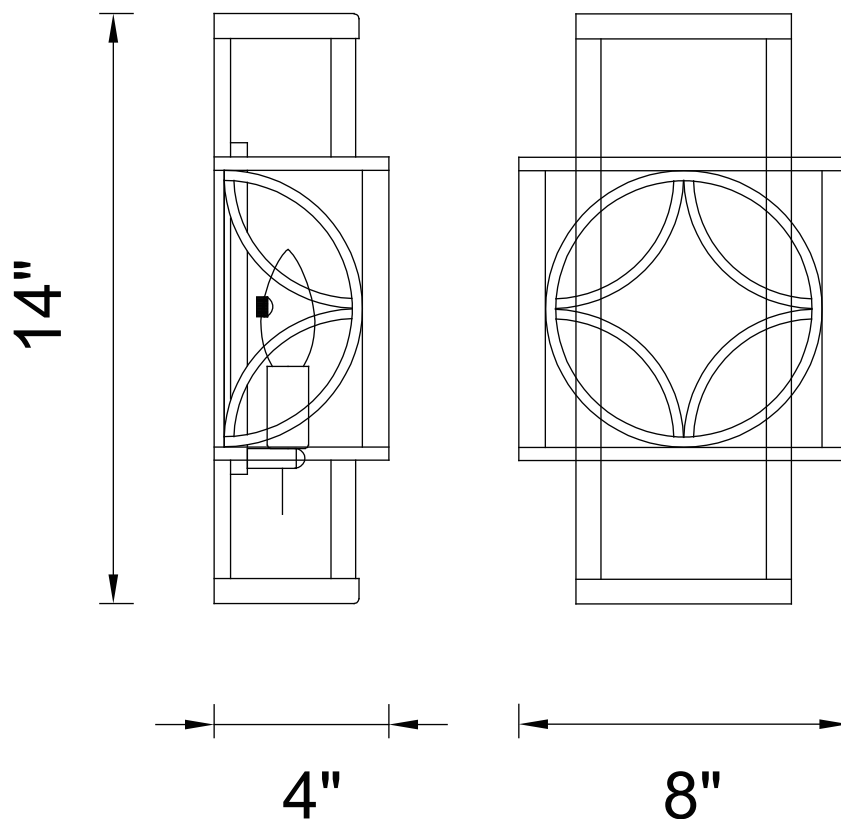

# CWI LIGHTING

BRIGHTER LIVING. SIMPLIFIED.

PROJECT: \_\_\_\_\_

FIXTURE TYPE: \_\_\_\_\_

LOCATION: \_\_\_\_\_

CONTACT/PHONE: \_\_\_\_\_

|            |                    |
|------------|--------------------|
| Item       | 9838W8-1-RC-129    |
| Collection | EVA                |
| Finish     | Golden line Bronze |
| Glass      | -----              |
| Crystal    | -----              |
| Input      | 120V AC,60HZ,AC    |

|             |       |
|-------------|-------|
| Shade       | ----- |
| Length/Dia. | 8"    |
| Width/Ext.  | 8"    |
| Height      | 15"   |
| Maximum     | ----- |
| Lumens      | ----- |

|              |       |
|--------------|-------|
| Light Source | E12   |
| Bulb Info.   | 1×60W |
| Included     | ----- |
| Dimmable     | No    |
| Color        | ----- |
| Weight       | ----- |