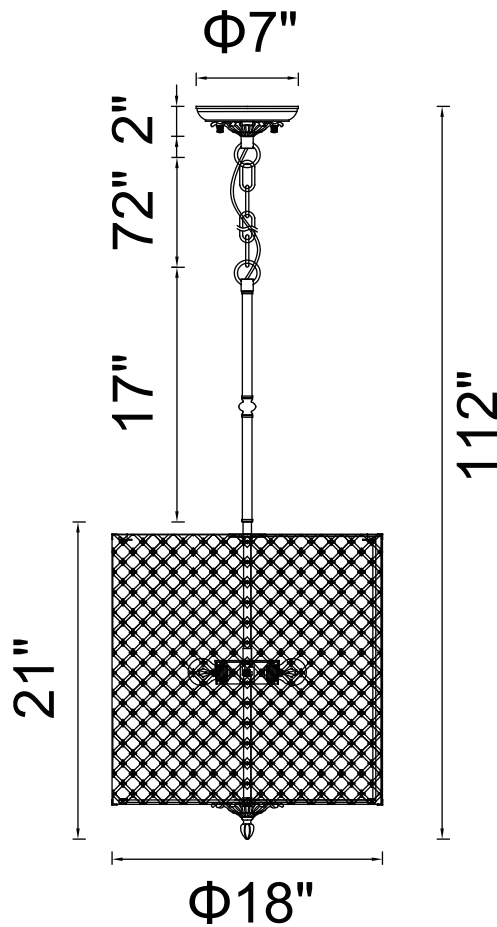

CWI LIGHTING

BRIGHTER LIVING. SIMPLIFIED.

PROJECT: _____

FIXTURE TYPE: _____

LOCATION: _____

CONTACT/PHONE: _____

Item	9835P18-8-605-A
Collection	GLORIA
Finish	French Gold
Glass	-----
Crystal	-----
Input	120V AC,60HZ,AC

Shade	-----
Length/Dia.	18"
Width/Ext.	-----
Height	21"
Maximum	112"
Lumens	-----

Light Source	E12
Bulb Info.	8x60W
Included	-----
Dimmable	No
Color	-----
Weight	-----