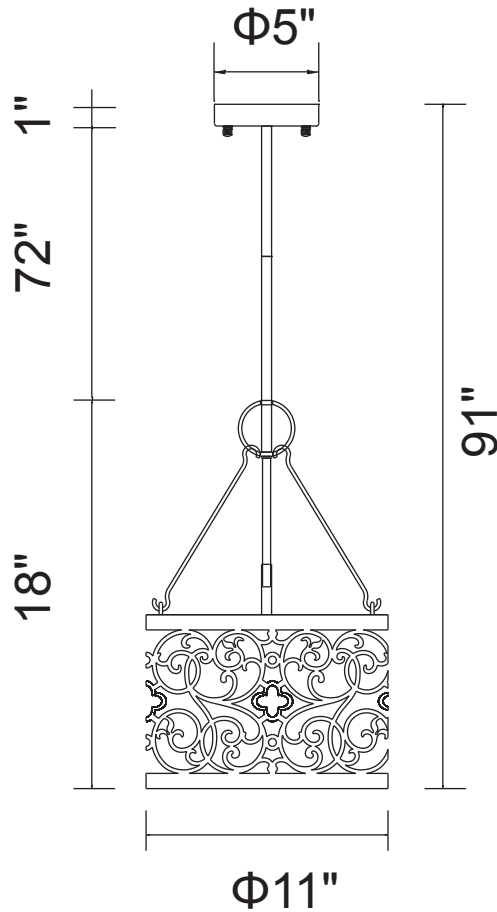

CWI LIGHTING

BRIGHTER LIVING. SIMPLIFIED.

PROJECT: _____

FIXTURE TYPE: _____

LOCATION: _____

CONTACT/PHONE: _____

Item	9832P11-3-106
Collection	ALEXANDRA
Finish	Rubbed Silver
Glass	White
Crystal	-----
Input	120V AC,60HZ,AC

Shade	-----
Length/Dia.	11"
Width/Ext.	-----
Height	18"
Maximum	91"
Lumens	-----

Light Source	E26
Bulb Info.	3×60W
Included	-----
Dimmable	No
Color	-----
Weight	-----