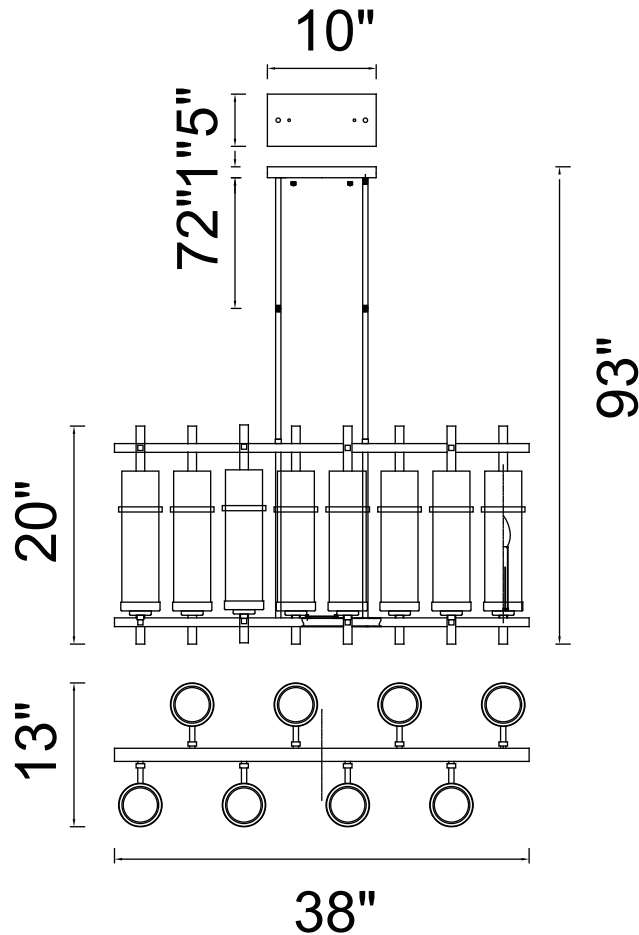

CWI LIGHTING

BRIGHTER LIVING. SIMPLIFIED.

PROJECT: _____

FIXTURE TYPE: _____

LOCATION: _____

CONTACT/PHONE: _____

Item	9827P38-8-RC-101
Collection	SIERRA
Finish	Black
Glass	Clear
Crystal	-----
Input	120V AC,60HZ,AC

Shade	-----
Length/Dia.	38"
Width/Ext.	13"
Height	20"
Maximum	93"
Lumens	-----

Light Source	E12
Bulb Info.	8x60W
Included	-----
Dimmable	No
Color	-----
Weight	