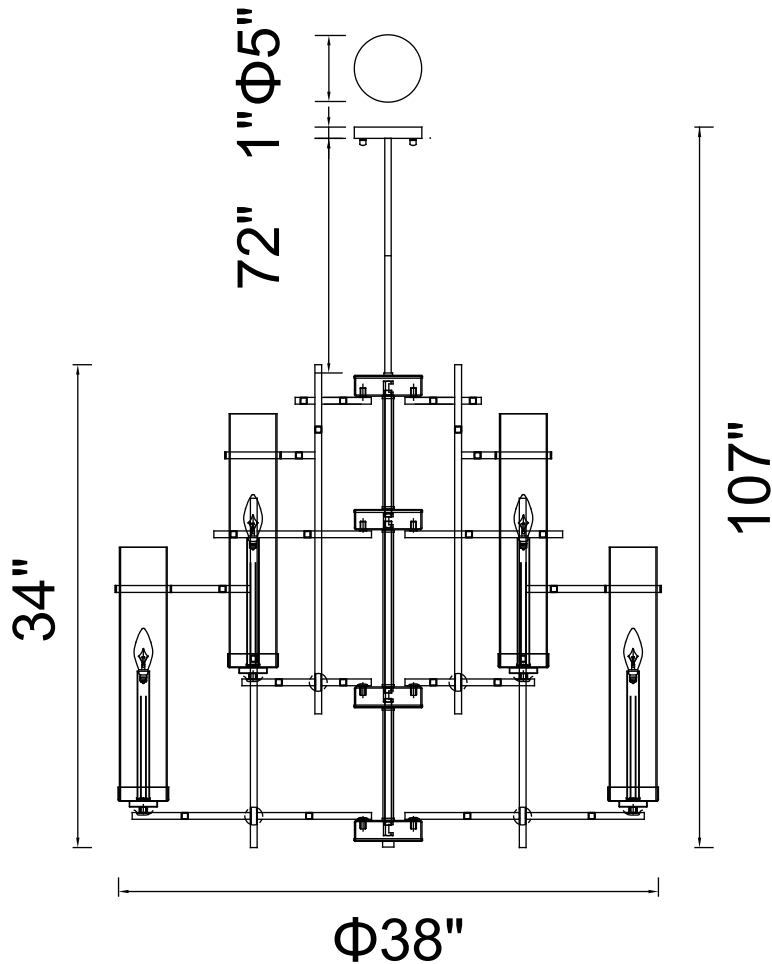

CWI LIGHTING

BRIGHTER LIVING. SIMPLIFIED.

PROJECT: _____

FIXTURE TYPE: _____

LOCATION: _____

CONTACT/PHONE: _____

Item	9827P38-12-101
Collection	SIERRA
Finish	Black
Glass	Clear
Crystal	-----
Input	120V AC,60HZ,AC

Shade	-----
Length/Dia.	38"
Width/Ext.	-----
Height	34"
Maximum	107"
Lumens	-----

Light Source	E12
Bulb Info.	12x60W
Included	-----
Dimmable	No
Color	-----
Weight	-----