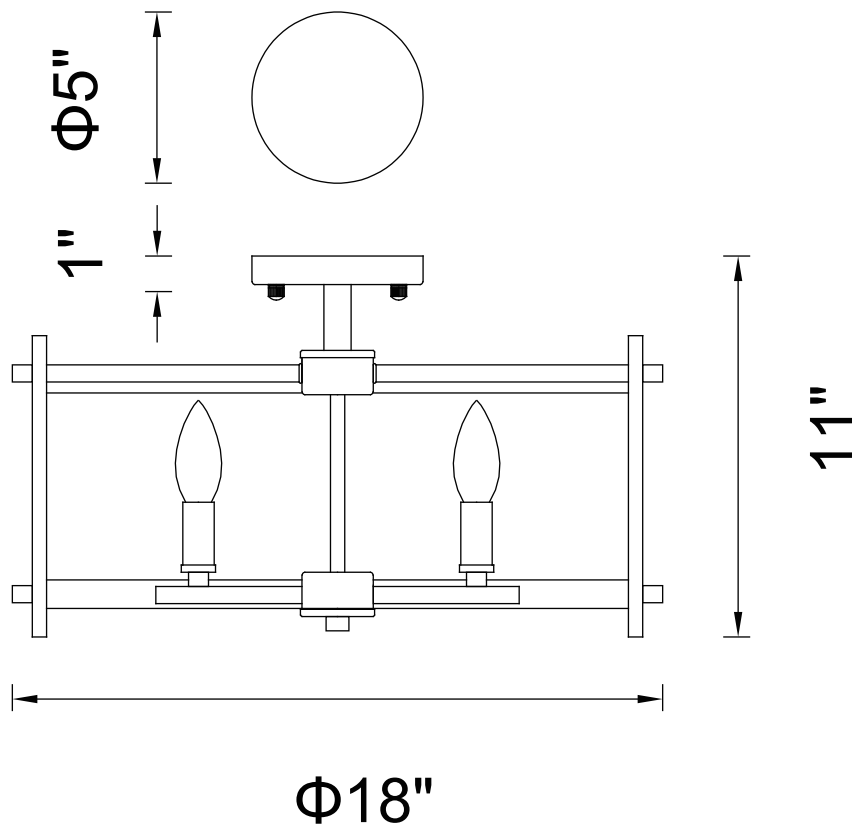

CWI LIGHTING

BRIGHTER LIVING. SIMPLIFIED.

PROJECT: _____

FIXTURE TYPE: _____

LOCATION: _____

CONTACT/PHONE: _____

Item	9827C18-4-101
Collection	SIERRA
Finish	Black
Glass	Clear
Crystal	-----
Input	120V AC,60HZ,AC

Shade	-----
Length/Dia.	18"
Width/Ext.	-----
Height	11"
Maximum	-----
Lumens	-----

Light Source	E12
Bulb Info.	4×60W
Included	-----
Dimmable	No
Color	-----
Weight	-----