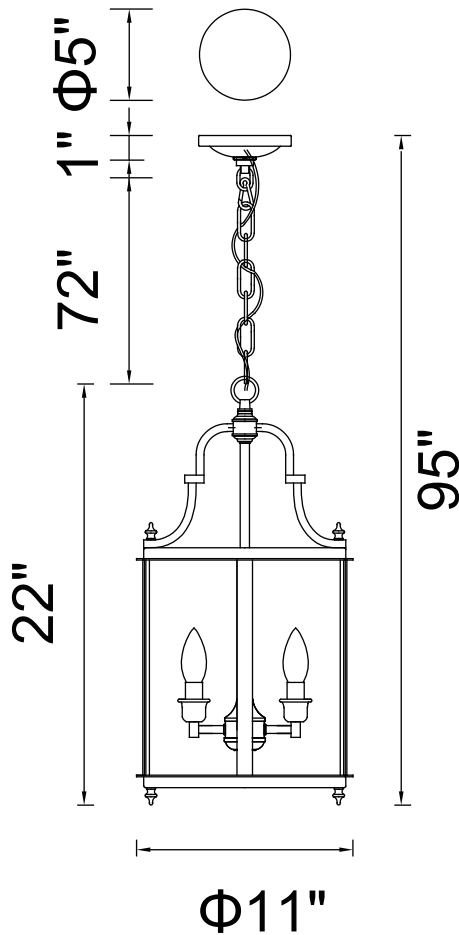

# CWI LIGHTING

BRIGHTER LIVING. SIMPLIFIED.

PROJECT: \_\_\_\_\_

FIXTURE TYPE: \_\_\_\_\_

LOCATION: \_\_\_\_\_

CONTACT/PHONE: \_\_\_\_\_

Item	9809P11-4-109
Collection	DESIRE
Finish	Oil Rubbed Bronze
Glass	Clear
Crystal	-----
Input	120V AC,60HZ,AC

Shade	-----
Length/Dia.	11"
Width/Ext.	-----
Height	22"
Maximum	95"
Lumens	-----

Light Source	E12
Bulb Info.	4×60W
Included	-----
Dimmable	No
Color	-----
Weight	-----