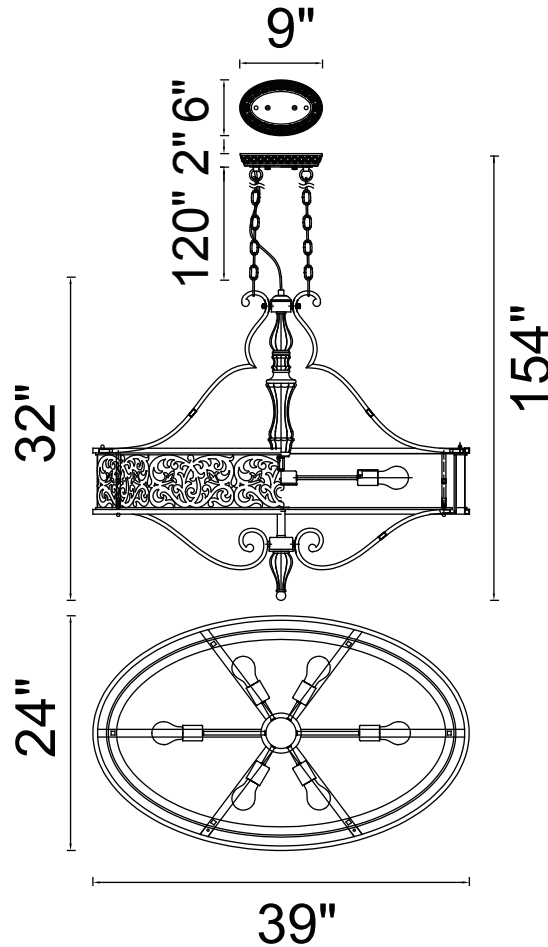

CWI LIGHTING

BRIGHTER LIVING. SIMPLIFIED.

PROJECT: _____

FIXTURE TYPE: _____

LOCATION: _____

CONTACT/PHONE: _____

Item	9807P39-6-116
Collection	NICOLE
Finish	Brushed Chocolate
Glass	-----
Crystal	-----
Input	120V AC,60HZ,AC

Shade	-----
Length/Dia.	39"
Width/Ext.	24"
Height	32"
Maximum	154"
Lumens	-----

Light Source	E26
Bulb Info.	6×60W
Included	-----
Dimmable	No
Color	-----
Weight	