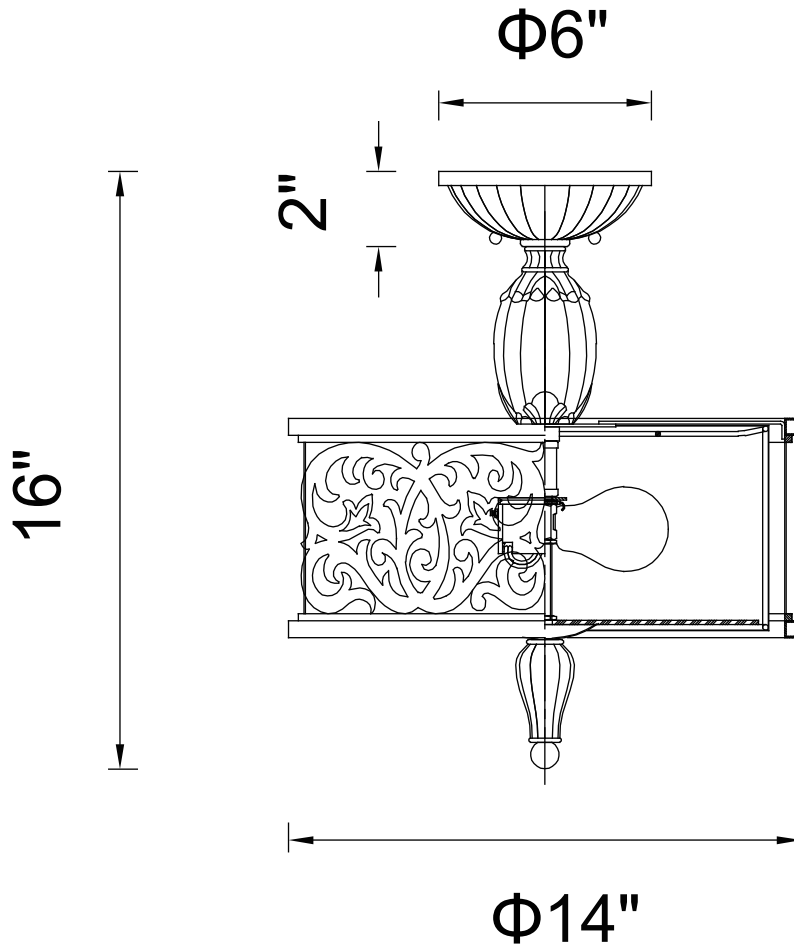

CWI LIGHTING

BRIGHTER LIVING. SIMPLIFIED.

PROJECT: _____

FIXTURE TYPE: _____

LOCATION: _____

CONTACT/PHONE: _____

Item	9807C14-3-116
Collection	NICOLE
Finish	Brushed Chocolate
Glass	-----
Crystal	-----
Input	120V AC,60HZ,AC

Shade	-----
Length/Dia.	14"
Width/Ext.	-----
Height	16"
Maximum	-----
Lumens	-----

Light Source	E26
Bulb Info.	3×60W
Included	-----
Dimmable	No
Color	-----
Weight	-----