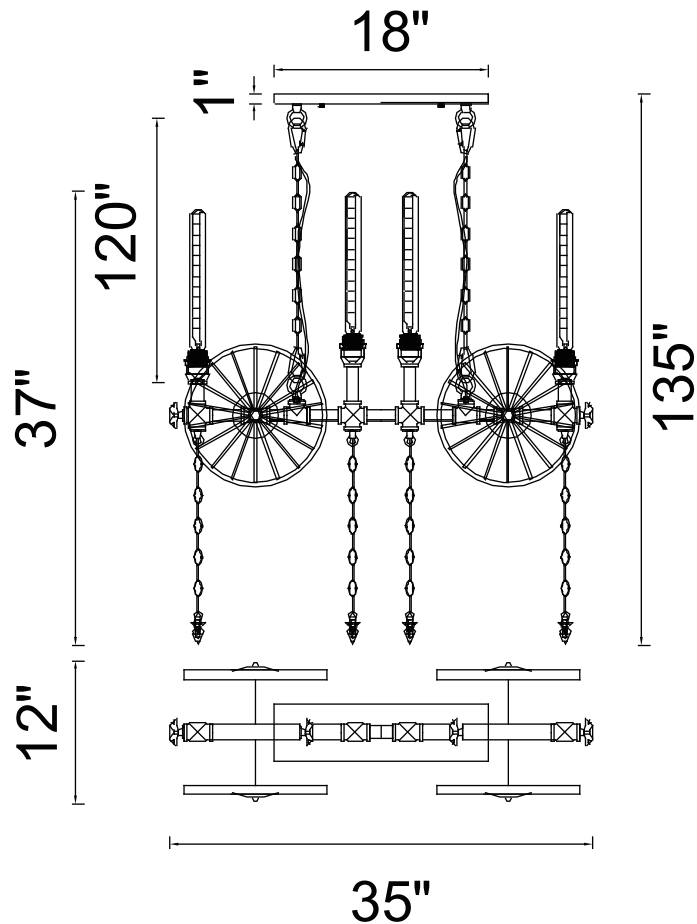

# CWI LIGHTING

BRIGHTER LIVING. SIMPLIFIED.

PROJECT: \_\_\_\_\_

FIXTURE TYPE: \_\_\_\_\_

LOCATION: \_\_\_\_\_

CONTACT/PHONE: \_\_\_\_\_

Item	9694P35-4-187
Collection	RIO
Finish	Gray
Glass	-----
Crystal	-----
Input	120V AC,60HZ,AC

Shade	-----
Length/Dia.	35"
Width/Ext.	12"
Height	37"
Maximum	135"
Lumens	-----

Light Source	E26
Bulb Info.	4×60W
Included	-----
Dimmable	No
Color	-----
Weight	