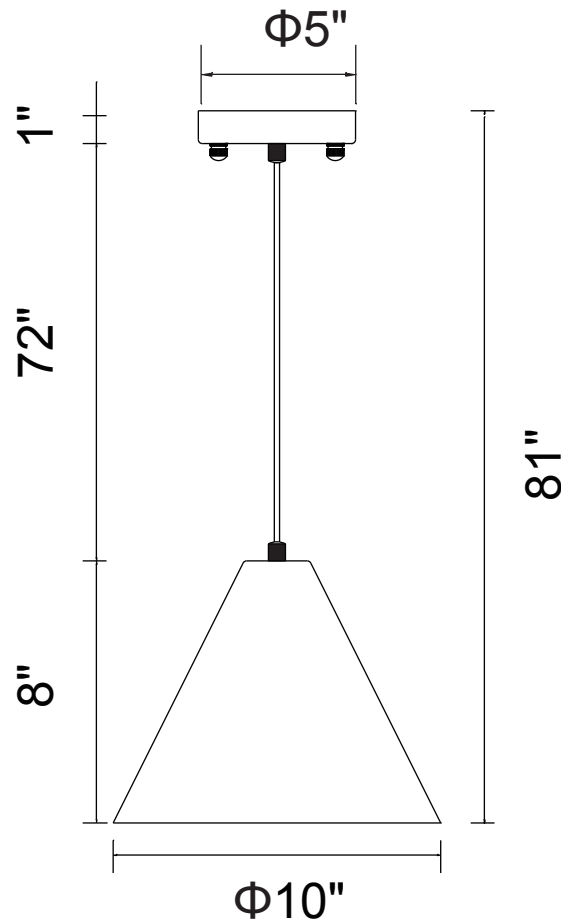

CWI LIGHTING

BRIGHTER LIVING. SIMPLIFIED.

PROJECT: _____

FIXTURE TYPE: _____

LOCATION: _____

CONTACT/PHONE: _____

Item	9666P10-1-142
Collection	KEILA
Finish	Matte White
Lip	Gold
Crystal	-----
Input	120V AC,60HZ,AC

Shade	-----
Length/Dia.	10"
Width/Ext.	-----
Height	8"
Maximum	81"
Lumens	-----

Light Source	E26
Bulb Info.	1×60W
Included	-----
Dimmable	No
Color	-----
Weight	