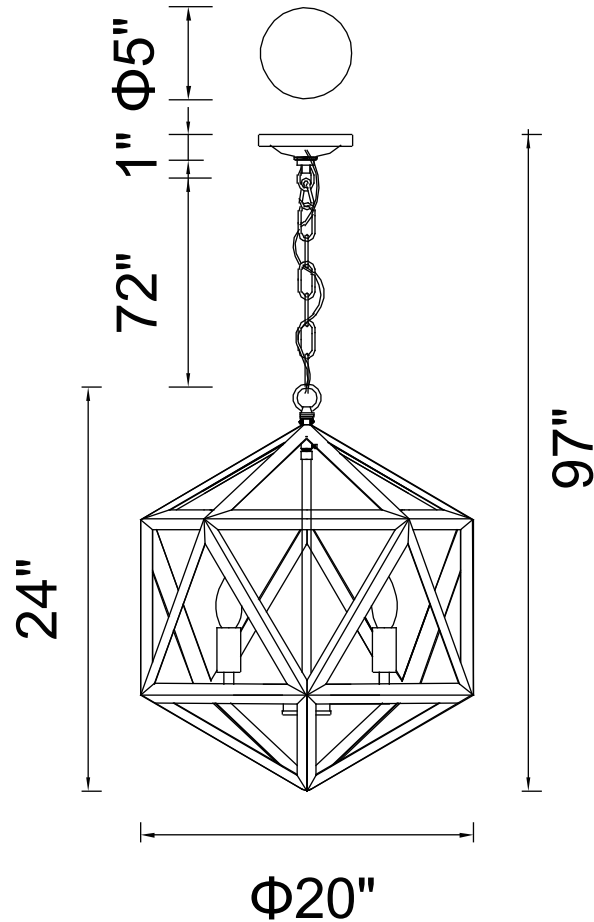

CWI LIGHTING

BRIGHTER LIVING. SIMPLIFIED.

PROJECT: _____

FIXTURE TYPE: _____

LOCATION: _____

CONTACT/PHONE: _____

Item	9641P20-4-101
Collection	AMAZON
Finish	Black
Glass	-----
Crystal	-----
Input	120V AC,60HZ,AC

Shade	-----
Length/Dia.	20"
Width/Ext.	-----
Height	24"
Maximum	97"
Lumens	-----

Light Source	E12
Bulb Info.	4×60W
Included	-----
Dimmable	No
Color	-----
Weight	-----