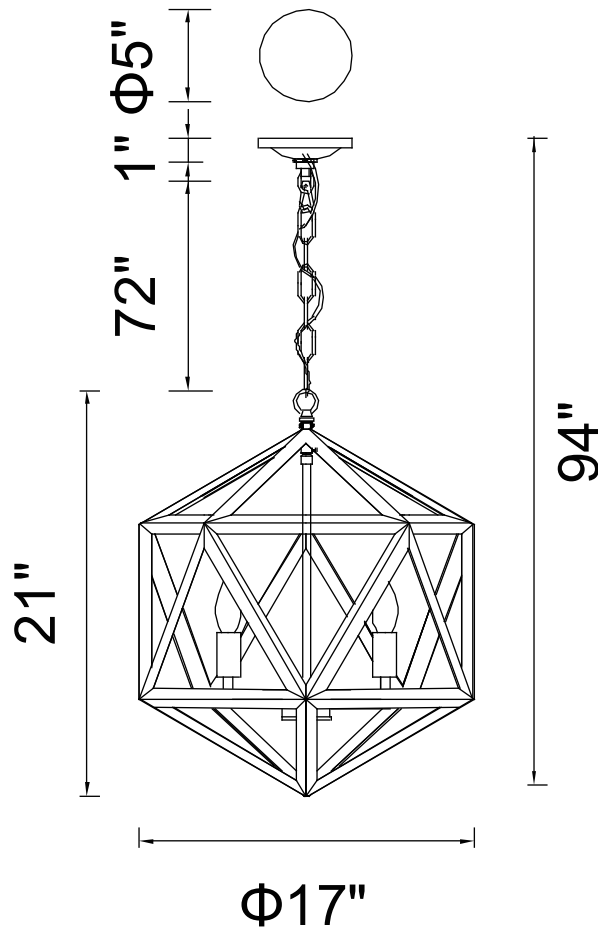

CWI LIGHTING

BRIGHTER LIVING. SIMPLIFIED.

PROJECT: _____

FIXTURE TYPE: _____

LOCATION: _____

CONTACT/PHONE: _____

Item	9641P17-3-128
Collection	AMAZON
Finish	Antique Forged Copper
Glass	-----
Crystal	-----
Input	120V AC,60HZ,AC

Shade	-----
Length/Dia.	17"
Width/Ext.	-----
Height	21"
Maximum	94"
Lumens	-----

Light Source	E12
Bulb Info.	3×60W
Included	-----
Dimmable	No
Color	-----
Weight	-----