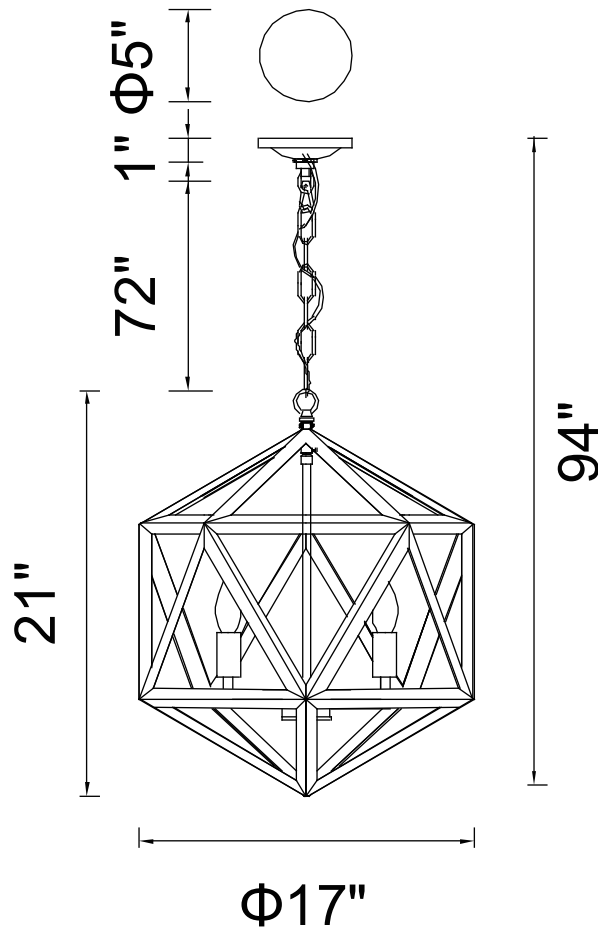

CWI LIGHTING

BRIGHTER LIVING. SIMPLIFIED.

PROJECT: _____

FIXTURE TYPE: _____

LOCATION: _____

CONTACT/PHONE: _____

Item	9641P17-3-101
Collection	AMAZON
Finish	Black
Glass	-----
Crystal	-----
Input	120V AC,60HZ,AC

Shade	-----
Length/Dia.	17"
Width/Ext.	-----
Height	21"
Maximum	94"
Lumens	-----

Light Source	E12
Bulb Info.	3×60W
Included	-----
Dimmable	No
Color	-----
Weight	