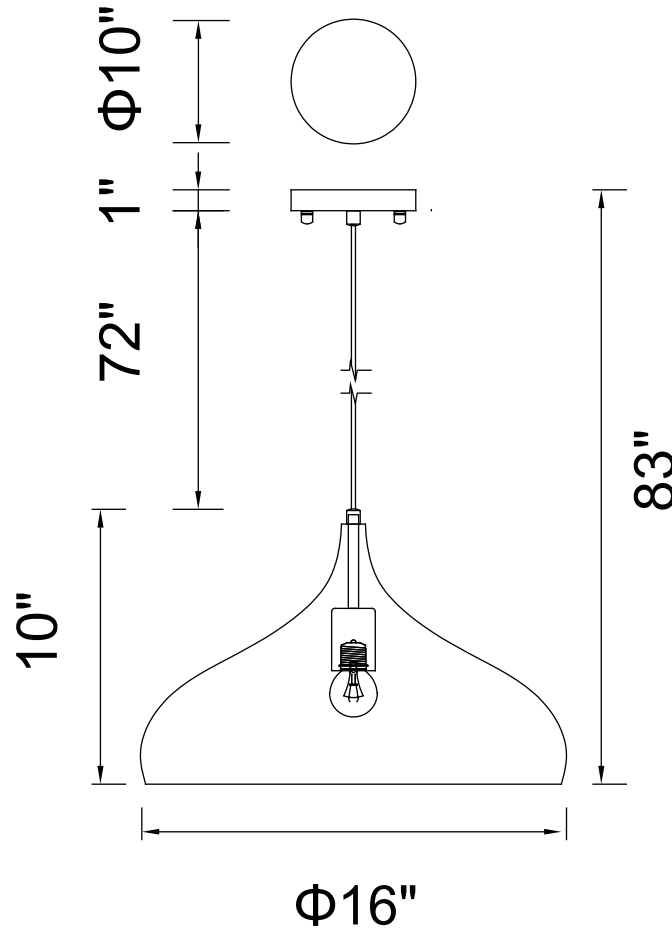

CWI LIGHTING

BRIGHTER LIVING. SIMPLIFIED.

PROJECT: _____

FIXTURE TYPE: _____

LOCATION: _____

CONTACT/PHONE: _____

Item	9633P16-1-101
Collection	DYNAMIC
Finish	Black
Glass	-----
Crystal	-----
Input	120V AC,60HZ,AC

Shade	-----
Length/Dia.	16"
Width/Ext.	-----
Height	10"
Maximum	83"
Lumens	-----

Light Source	E26
Bulb Info.	1×60W
Included	-----
Dimmable	No
Color	-----
Weight	-----