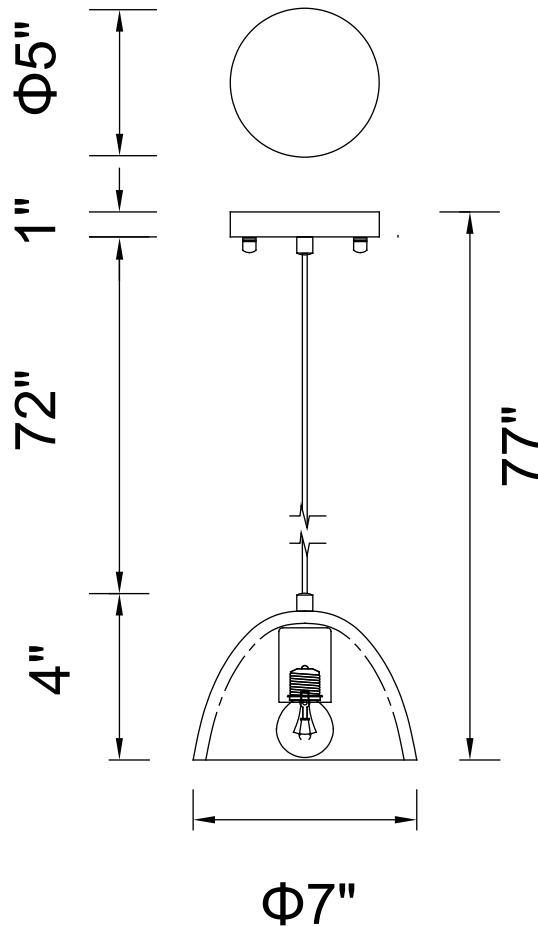

# CWI LIGHTING

BRIGHTER LIVING. SIMPLIFIED.

PROJECT: \_\_\_\_\_

FIXTURE TYPE: \_\_\_\_\_

LOCATION: \_\_\_\_\_

CONTACT/PHONE: \_\_\_\_\_

Item	9630P7-1-101
Collection	DYNAMIC
Finish	Black
Glass	-----
Crystal	-----
Input	120V AC,60HZ,AC

Shade	-----
Length/Dia.	7"
Width/Ext.	-----
Height	4"
Maximum	77"
Lumens	-----

Light Source	E26
Bulb Info.	1×60W
Included	-----
Dimmable	No
Color	-----
Weight	-----