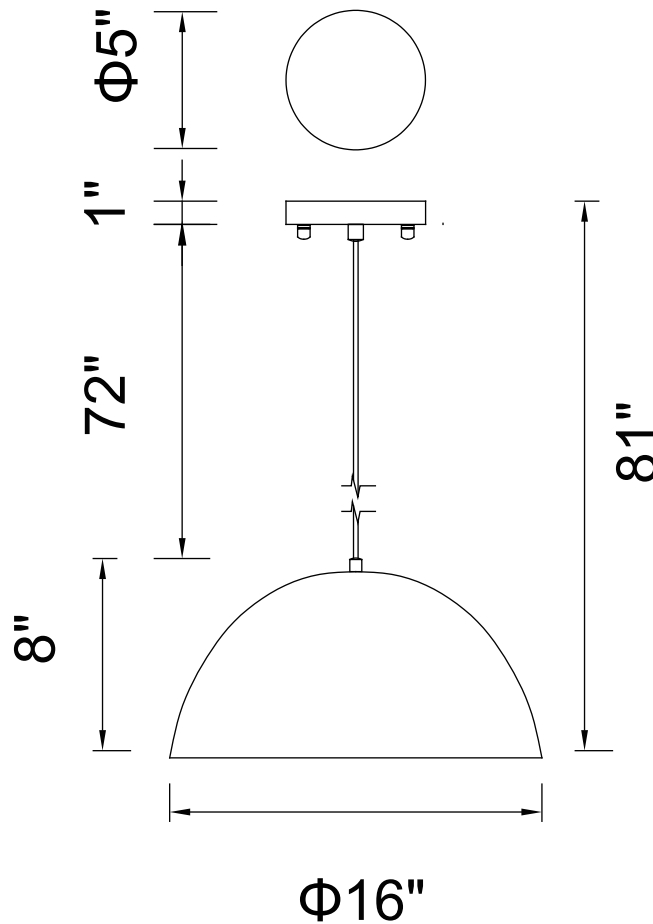

# CWI LIGHTING

BRIGHTER LIVING. SIMPLIFIED.

PROJECT: \_\_\_\_\_

FIXTURE TYPE: \_\_\_\_\_

LOCATION: \_\_\_\_\_

CONTACT/PHONE: \_\_\_\_\_

Item	9629P16-1-101
Collection	DYNAMIC
Finish	Black
Glass	-----
Crystal	-----
Input	120V AC,60HZ,AC

Shade	-----
Length/Dia.	16"
Width/Ext.	-----
Height	8"
Maximum	81"
Lumens	-----

Light Source	E26
Bulb Info.	1×60W
Included	-----
Dimmable	No
Color	-----
Weight	-----