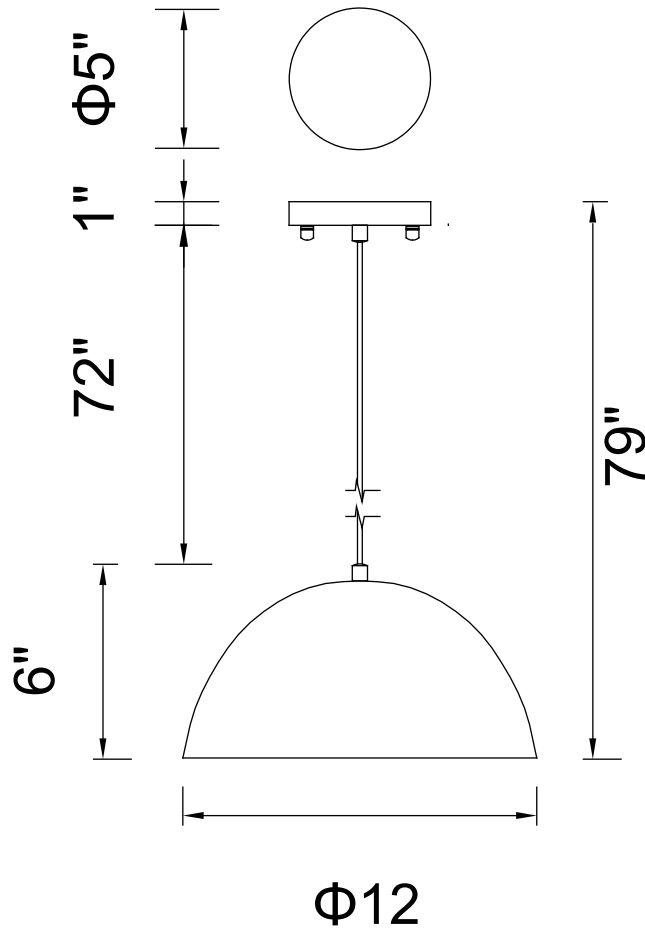

CWI LIGHTING

BRIGHTER LIVING. SIMPLIFIED.

PROJECT: _____

FIXTURE TYPE: _____

LOCATION: _____

CONTACT/PHONE: _____

Item	9629P12-1-101
Collection	MODEST
Finish	Black
Glass	-----
Crystal	-----
Input	120V AC,60HZ,AC

Shade	-----
Length/Dia.	12"
Width/Ext.	-----
Height	6"
Maximum	79"
Lumens	-----

Light Source	E26
Bulb Info.	1×60W
Included	-----
Dimmable	No
Color	-----
Weight	-----