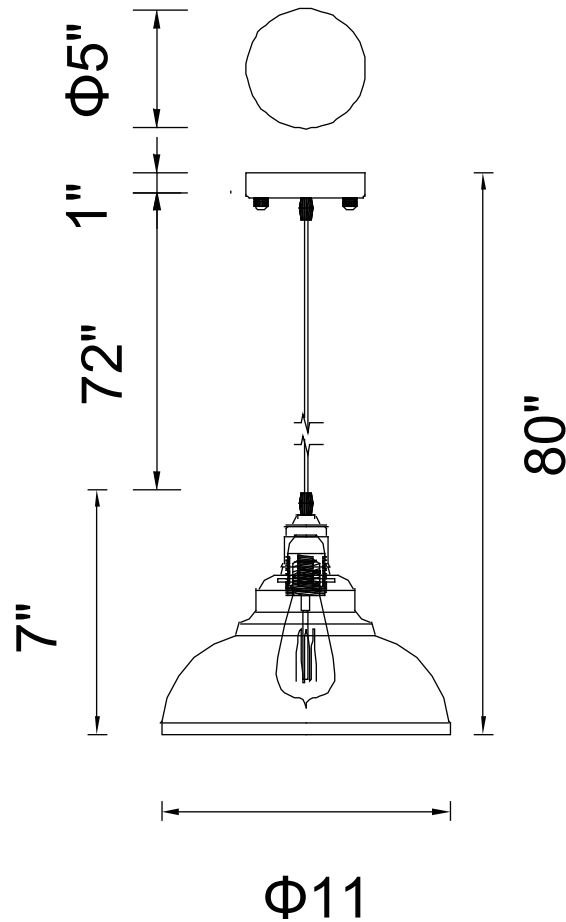

CWI LIGHTING

BRIGHTER LIVING. SIMPLIFIED.

PROJECT: _____

FIXTURE TYPE: _____

LOCATION: _____

CONTACT/PHONE: _____

Item	9612P11-1-128
Collection	VOGEL
Finish	Antique Copper
Glass	-----
Crystal	-----
Input	120V AC,60HZ,AC

Shade	-----
Length/Dia.	18"
Width/Ext.	-----
Height	12"
Maximum	80"
Lumens	-----

Light Source	E26
Bulb Info.	1×60W
Included	-----
Dimmable	No
Color	-----
Weight	-----

CWILIGHTING
www.cwilighting.com
Info@cwilighting.com