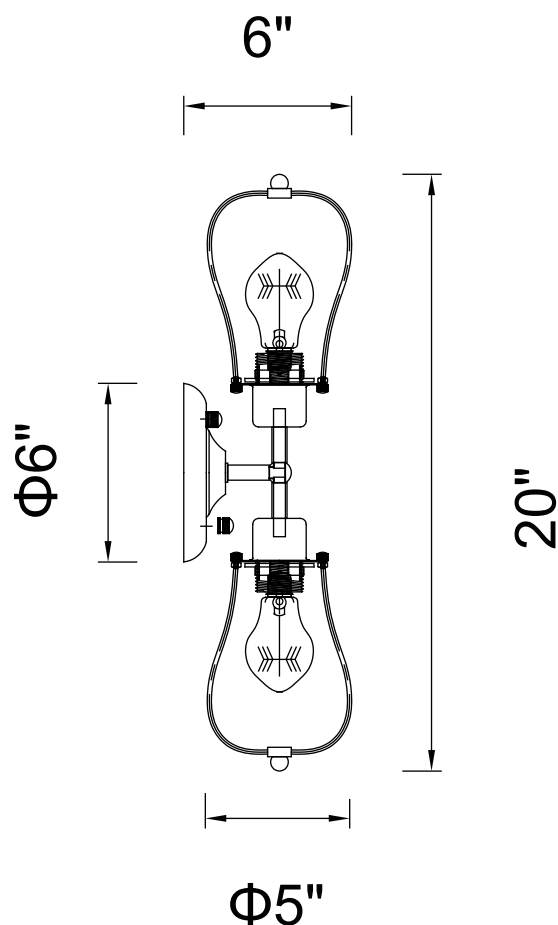

CWI LIGHTING

BRIGHTER LIVING. SIMPLIFIED.

PROJECT: _____

FIXTURE TYPE: _____

LOCATION: _____

CONTACT/PHONE: _____

Item	9610W6-2-101
Collection	BENJI
Finish	Black
Glass	-----
Crystal	-----
Input	120V AC,60HZ,AC

Shade	-----
Length/Dia.	6"
Width/Ext.	5"
Height	20"
Maximum	-----
Lumens	-----

Light Source	E26
Bulb Info.	2×60W
Included	-----
Dimmable	No
Color	-----
Weight	-----