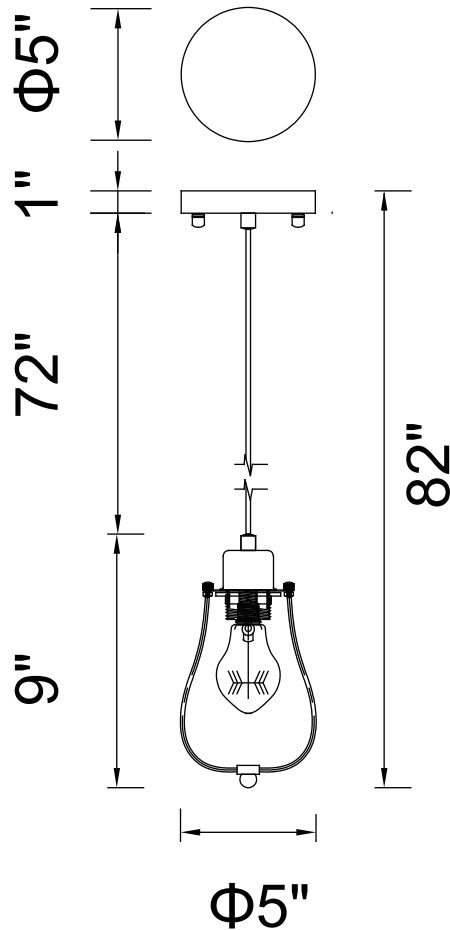

# CWI LIGHTING

BRIGHTER LIVING. SIMPLIFIED.

PROJECT: \_\_\_\_\_

FIXTURE TYPE: \_\_\_\_\_

LOCATION: \_\_\_\_\_

CONTACT/PHONE: \_\_\_\_\_

Item	9610P4-1-101
Collection	BENJI
Finish	Black
Glass	-----
Crystal	-----
Input	120V AC,60HZ,AC

Shade	-----
Length/Dia.	5"
Width/Ext.	-----
Height	9"
Maximum	82"
Lumens	-----

Light Source	E26
Bulb Info.	1x60W
Included	-----
Dimmable	No
Color	-----
Weight	