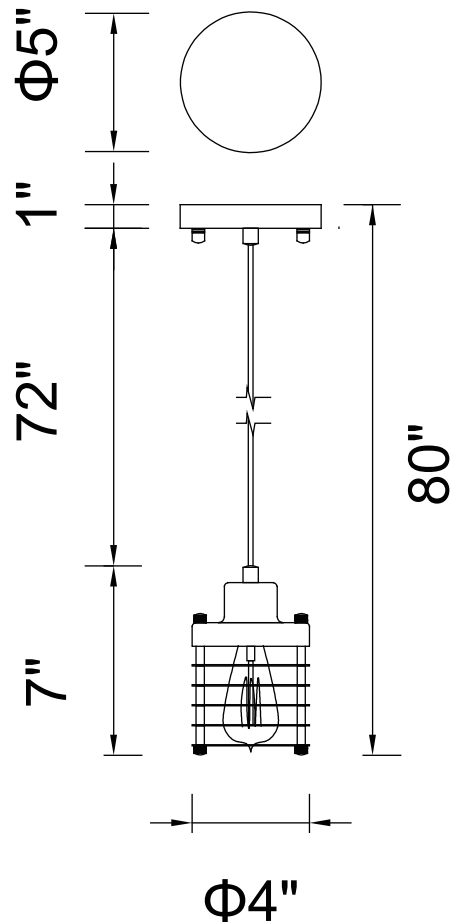

CWI LIGHTING

BRIGHTER LIVING. SIMPLIFIED.

PROJECT: _____

FIXTURE TYPE: _____

LOCATION: _____

CONTACT/PHONE: _____

Item	9607P4-1-101
Collection	BRAY
Finish	Black
Glass	-----
Crystal	-----
Input	120V AC,60HZ,AC

Shade	-----
Length/Dia.	6"
Width/Ext.	-----
Height	7"
Maximum	80"
Lumens	-----

Light Source	E26
Bulb Info.	1×60W
Included	-----
Dimmable	No
Color	-----
Weight	