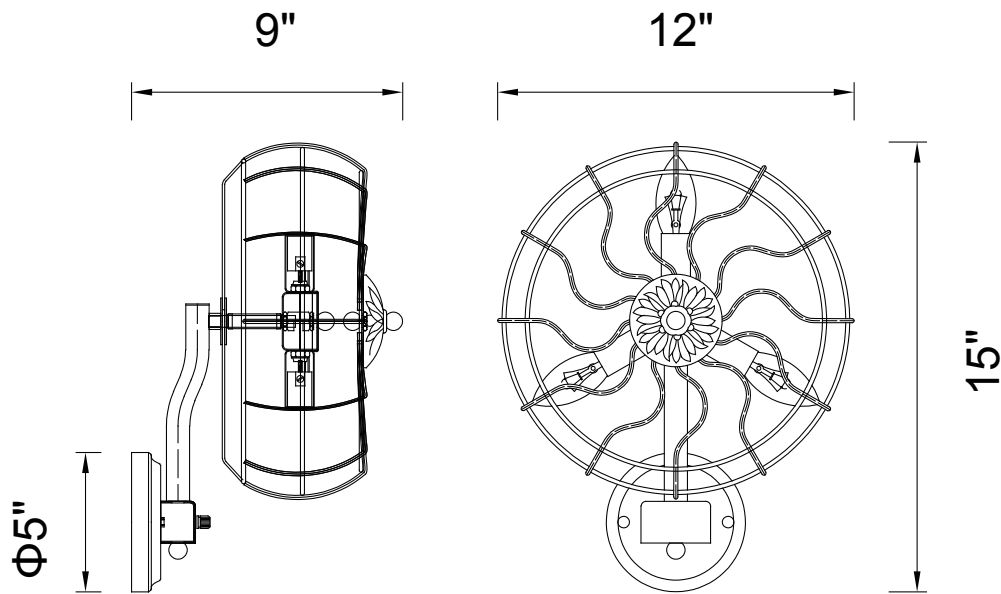

CWI LIGHTING

BRIGHTER LIVING. SIMPLIFIED.

PROJECT: _____

FIXTURE TYPE: _____

LOCATION: _____

CONTACT/PHONE: _____

| | |
|------------|-----------------|
| Item | 9606W12-3-128 |
| Collection | PAMELA |
| Finish | Antique Copper |
| Glass | ----- |
| Crystal | ----- |
| Input | 120V AC,60HZ,AC |

| | |
|-------------|-------|
| Shade | ----- |
| Length/Dia. | 12" |
| Width/Ext. | 9" |
| Height | 15" |
| Maximum | ----- |
| Lumens | ----- |

| | |
|--------------|-------|
| Light Source | E26 |
| Bulb Info. | 3×60W |
| Included | ----- |
| Dimmable | No |
| Color | ----- |
| Weight | |