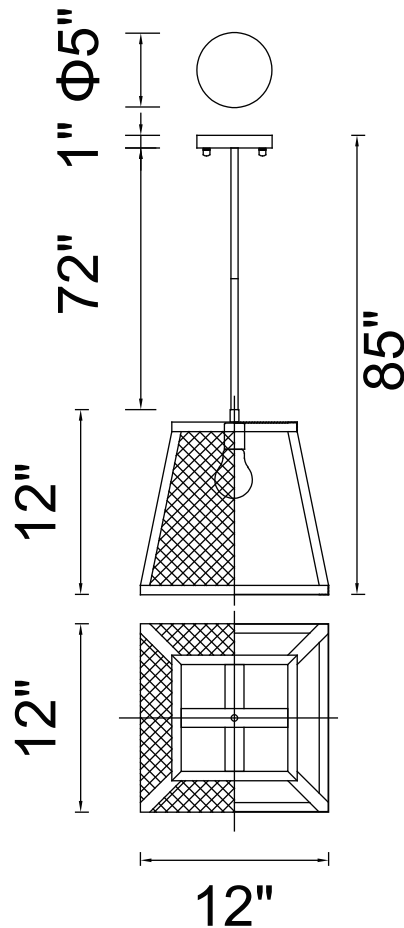

CWI LIGHTING

BRIGHTER LIVING. SIMPLIFIED.

PROJECT: _____

FIXTURE TYPE: _____

LOCATION: _____

CONTACT/PHONE: _____

Item	9601P12-1-101-A
Collection	MACLEAY
Finish	Black
Glass	Clear
Crystal	-----
Input	120V AC,60HZ,AC

Shade	-----
Length/Dia.	12"
Width/Ext.	12"
Height	12"
Maximum	85"
Lumens	-----

Light Source	E26
Bulb Info.	1×60W
Included	-----
Dimmable	No
Color	-----
Weight	