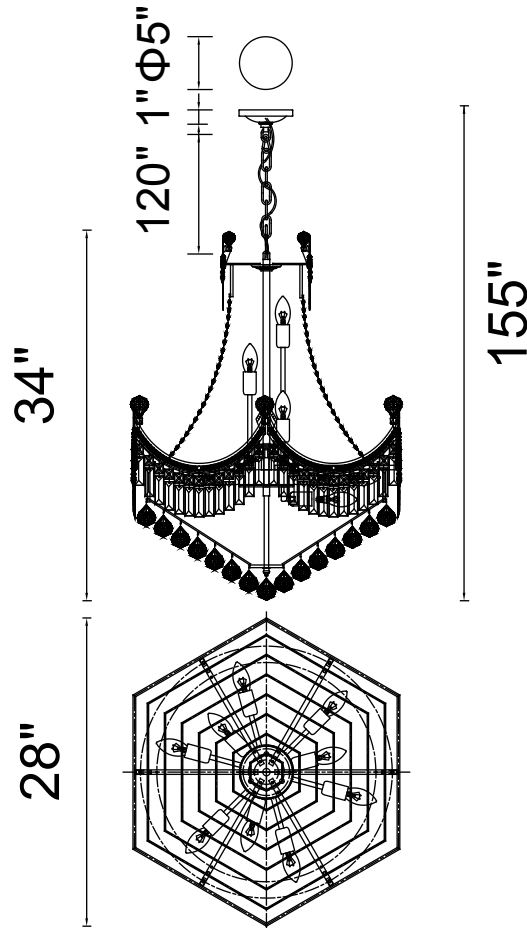

CWI LIGHTING

BRIGHTER LIVING. SIMPLIFIED.

PROJECT: _____

FIXTURE TYPE: _____

LOCATION: _____

CONTACT/PHONE: _____

Item	8421P28C
Collection	AMANDA
Finish	Chrome
Glass	-----
Crystal	Clear
Input	120V AC,60HZ,AC

Shade	-----
Length/Dia.	28"
Width/Ext.	28"
Height	34"
Maximum	155"
Lumens	-----

Light Source	E12
Bulb Info.	15×60W
Included	-----
Dimmable	No
Color	-----
Weight	