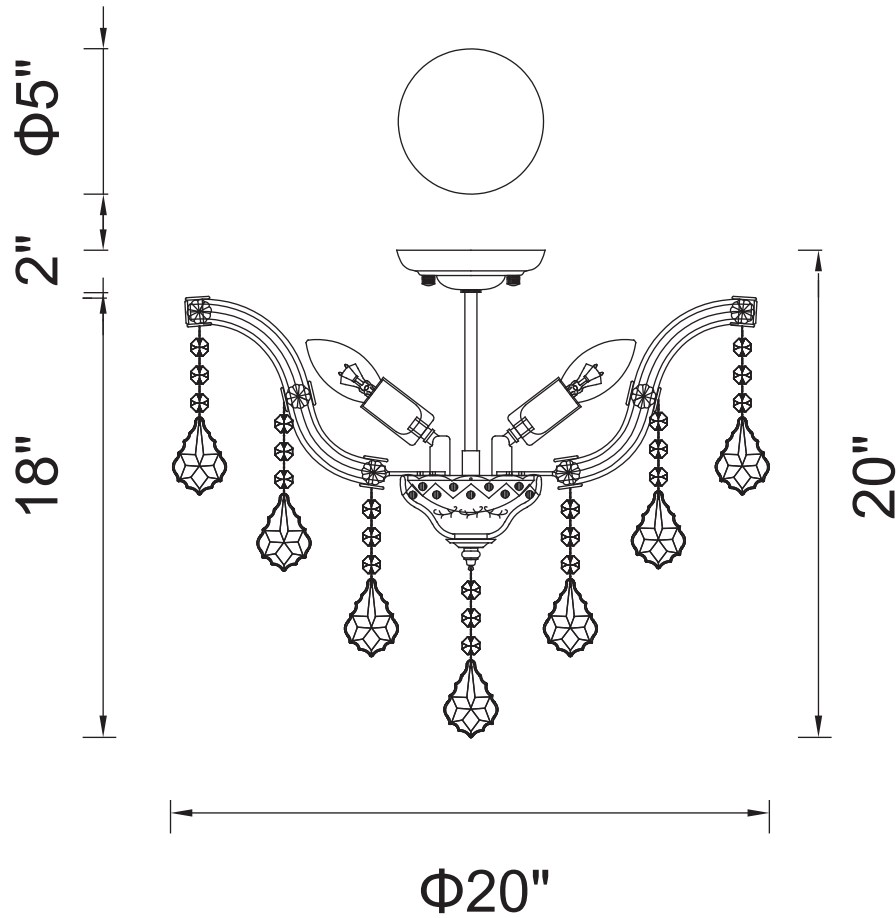

CWI LIGHTING

BRIGHTER LIVING. SIMPLIFIED.

PROJECT: _____

FIXTURE TYPE: _____

LOCATION: _____

CONTACT/PHONE: _____

Item	8418C20C-6
Collection	PAYTON
Finish	Chrome
Glass	-----
Crystal	Smoke
Input	120V AC,60HZ,AC

Shade	-----
Length/Dia.	20"
Width/Ext.	-----
Height	18"
Maximum	20"
Lumens	-----

Light Source	E12
Bulb Info.	6×60W
Included	-----
Dimmable	No
Color	-----
Weight	