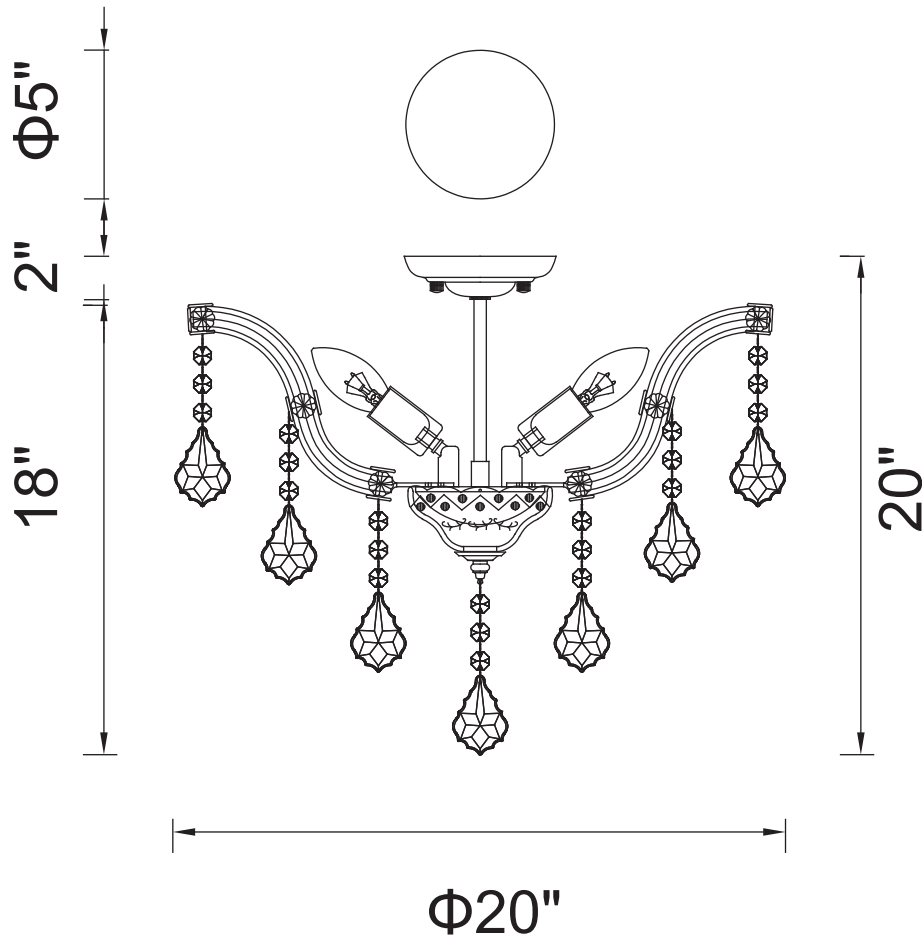

CWI LIGHTING

BRIGHTER LIVING. SIMPLIFIED.

PROJECT: _____

FIXTURE TYPE: _____

LOCATION: _____

CONTACT/PHONE: _____

Item	8418C20C-6
Collection	PAYTON
Finish	Chrome
Glass	-----
Crystal	Cognac
Input	120V AC,60HZ,AC

Shade	-----
Length/Dia.	20"
Width/Ext.	-----
Height	18"
Maximum	20"
Lumens	-----

Light Source	E12
Bulb Info.	6×60W
Included	-----
Dimmable	No
Color	-----
Weight	