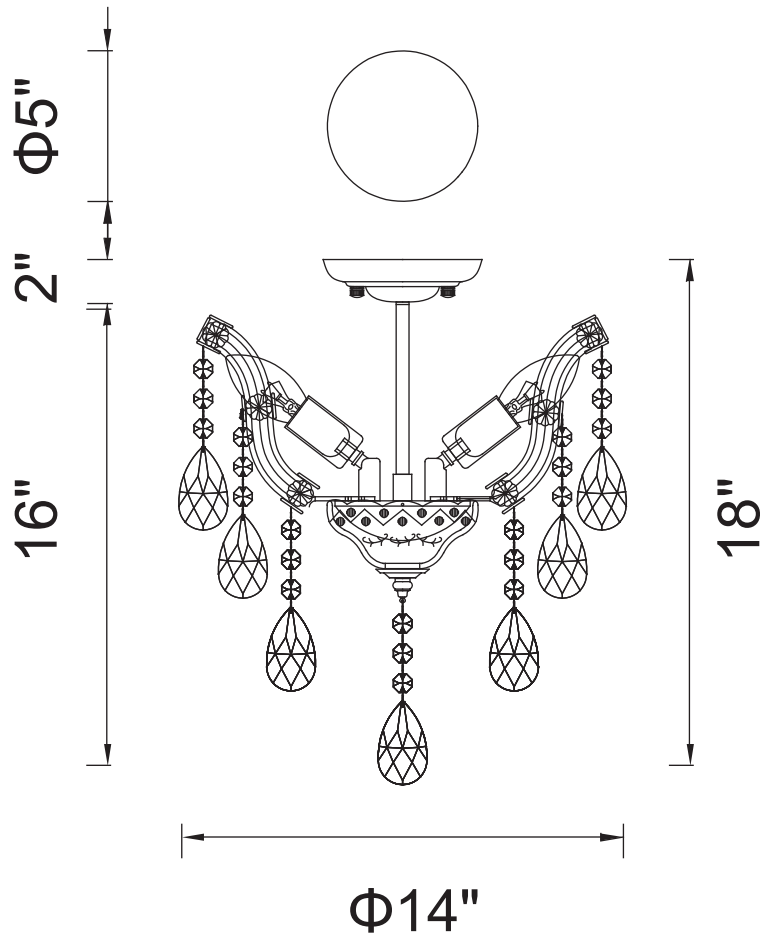

# CWI LIGHTING

BRIGHTER LIVING. SIMPLIFIED.

PROJECT: \_\_\_\_\_

FIXTURE TYPE: \_\_\_\_\_

LOCATION: \_\_\_\_\_

CONTACT/PHONE: \_\_\_\_\_

Item	8418C14C-4
Collection	PAYTON
Finish	Chrome
Glass	-----
Crystal	Cognac
Input	120V AC,60HZ,AC

Shade	-----
Length/Dia.	14"
Width/Ext.	-----
Height	16"
Maximum	18"
Lumens	-----

Light Source	E12
Bulb Info.	4×60W
Included	-----
Dimmable	No
Color	-----
Weight	