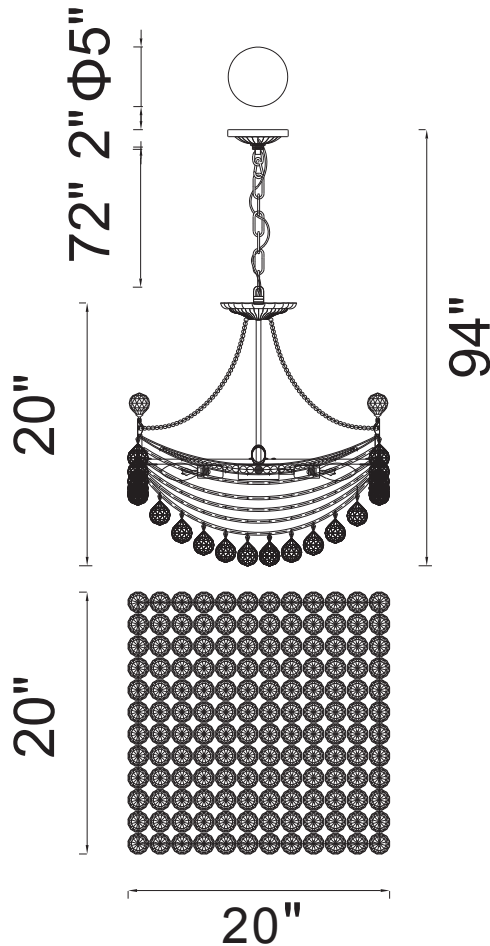

CWI LIGHTING

BRIGHTER LIVING. SIMPLIFIED.

PROJECT: _____

FIXTURE TYPE: _____

LOCATION: _____

CONTACT/PHONE: _____

Item	8041P20C-S
Collection	CASCADE
Finish	Chrome
Glass	-----
Crystal	Clear
Input	120V AC,60HZ,AC

Shade	-----
Length/Dia.	20"
Width/Ext.	20"
Height	20"
Maximum	94"
Lumens	-----

Light Source	E12
Bulb Info.	8x40W
Included	-----
Dimmable	No
Color	-----
Weight	