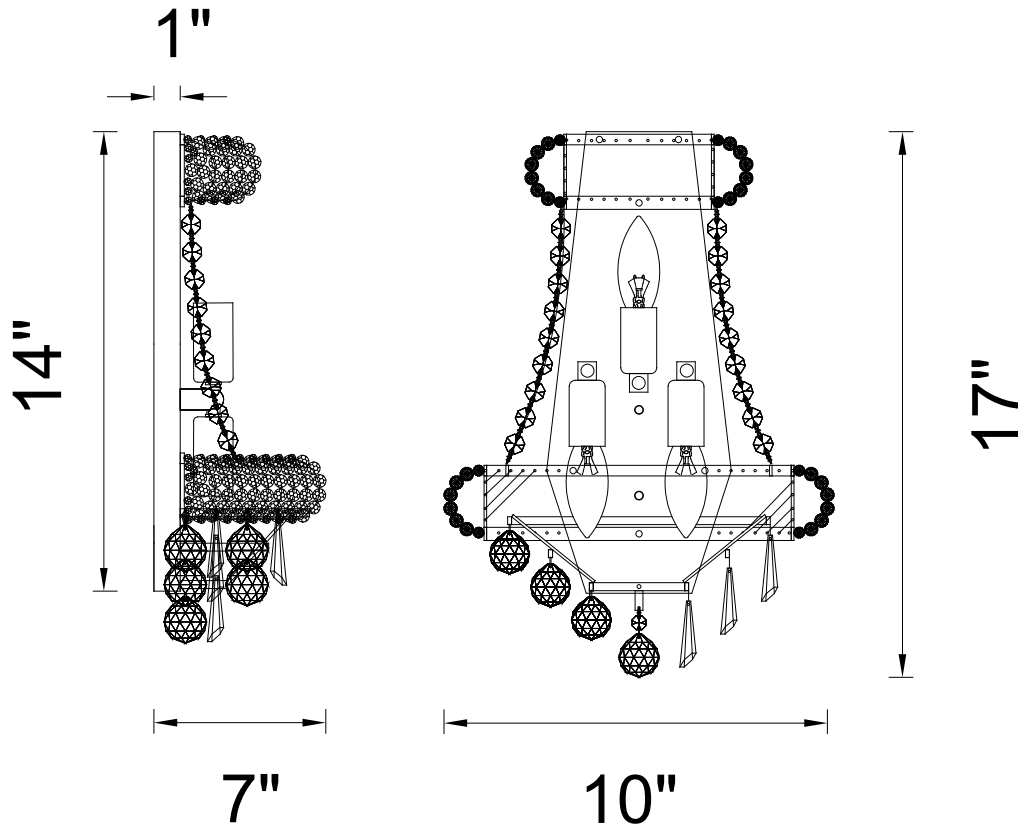

# CWI LIGHTING

BRIGHTER LIVING. SIMPLIFIED.

PROJECT: \_\_\_\_\_

FIXTURE TYPE: \_\_\_\_\_

LOCATION: \_\_\_\_\_

CONTACT/PHONE: \_\_\_\_\_

Item	8040W12C-B
Collection	KINGDOM
Finish	Chrome
Glass	-----
Crystal	Clear
Input	120V AC,60HZ,AC

Shade	-----
Length/Dia.	10"
Width/Ext.	7"
Height	17"
Maximum	-----
Lumens	-----

Light Source	E12
Bulb Info.	3×60W
Included	-----
Dimmable	No
Color	-----
Weight	