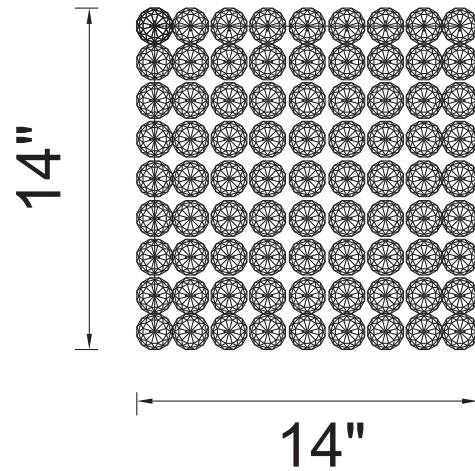

CWI LIGHTING

BRIGHTER LIVING. SIMPLIFIED.

PROJECT: _____

FIXTURE TYPE: _____

LOCATION: _____

CONTACT/PHONE: _____

Item	8038C14C-S
Collection	QUEEN
Finish	Chrome
Glass	-----
Crystal	Clear
Input	120V AC,60HZ,AC

Shade	-----
Length/Dia.	14"
Width/Ext.	14"
Height	9"
Maximum	-----
Lumens	-----

Light Source	E12
Bulb Info.	4×60W
Included	-----
Dimmable	No
Color	-----
Weight	