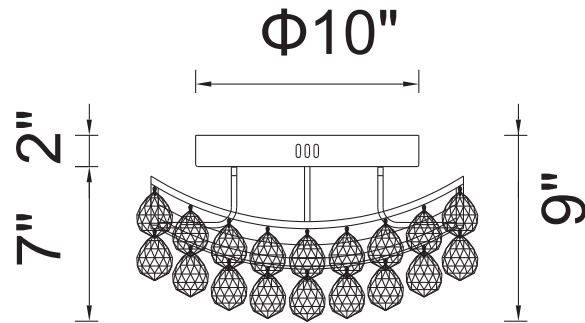

CWI LIGHTING

BRIGHTER LIVING. SIMPLIFIED.

PROJECT: _____

FIXTURE TYPE: _____

LOCATION: _____

CONTACT/PHONE: _____

Item	8038C14C-S
Collection	QUEEN
Finish	Chrome
Glass	-----
Crystal	Clear
Input	120V AC,60HZ,AC

Shade	-----
Length/Dia.	14"
Width/Ext.	14"
Height	9"
Maximum	-----
Lumens	-----

Light Source	E12
Bulb Info.	4×60W
Included	-----
Dimmable	No
Color	-----
Weight	