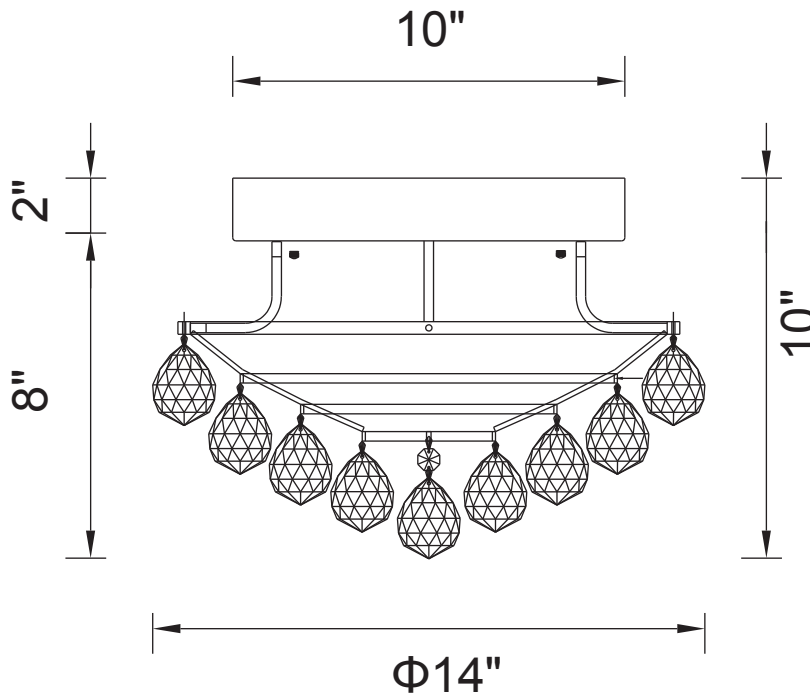

CWI LIGHTING

BRIGHTER LIVING. SIMPLIFIED.

PROJECT: _____

FIXTURE TYPE: _____

LOCATION: _____

CONTACT/PHONE: _____

Item	8038C14C-R
Collection	QUEEN
Finish	Chrome
Glass	-----
Crystal	Clear
Input	120V AC,60HZ,AC

Shade	-----
Length/Dia.	14"
Width/Ext.	-----
Height	10"
Maximum	-----
Lumens	-----

Light Source	E12
Bulb Info.	4×60W
Included	-----
Dimmable	No
Color	-----
Weight	