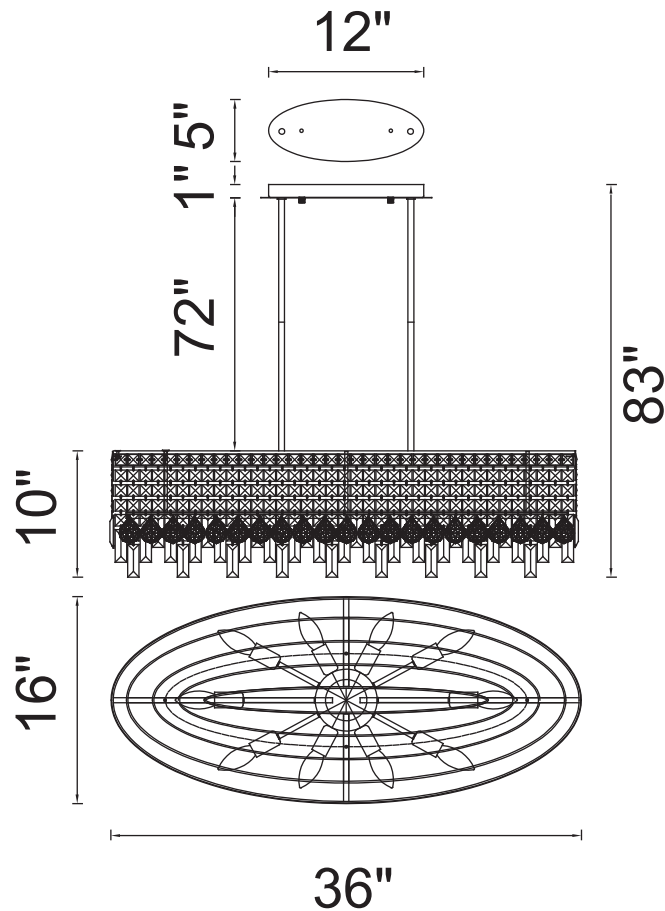

# CWI LIGHTING

BRIGHTER LIVING. SIMPLIFIED.

PROJECT: \_\_\_\_\_  
 FIXTURE TYPE: \_\_\_\_\_  
 LOCATION: \_\_\_\_\_  
 CONTACT/PHONE: \_\_\_\_\_

Item	8031P36C-O
Collection	COLOSSEUM
Finish	Chrome
Glass	-----
Crystal	Clear
Input	120V AC,60HZ,AC

Shade	-----
Length/Dia.	36"
Width/Ext.	16"
Height	10"
Maximum	83"
Lumens	-----

Light Source	E12
Bulb Info.	10×60W
Included	-----
Dimmable	No
Color	-----
Weight	