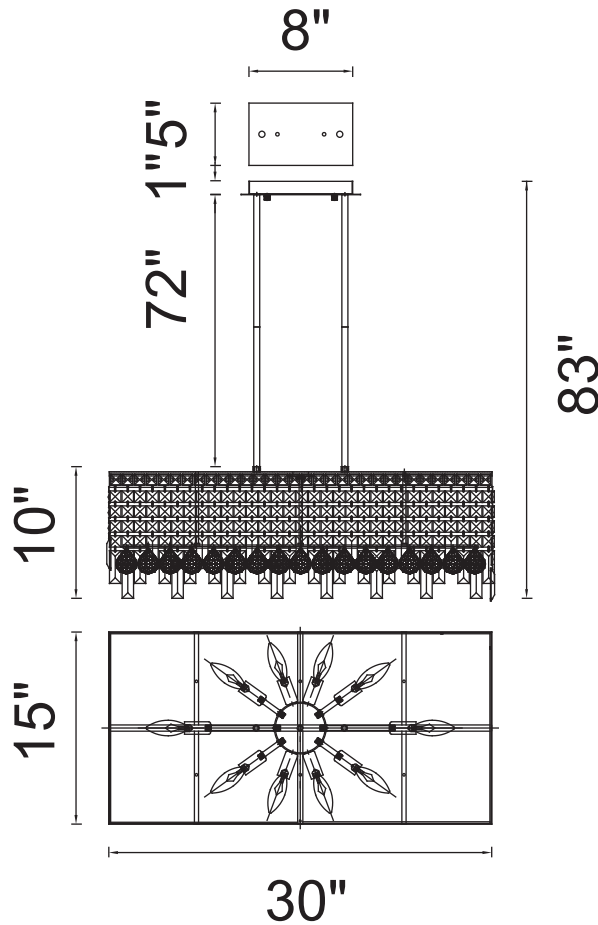

CWI LIGHTING

BRIGHTER LIVING. SIMPLIFIED.

PROJECT: _____

FIXTURE TYPE: _____

LOCATION: _____

CONTACT/PHONE: _____

Item	8031P30C-RC
Collection	COLOSSEUM
Finish	Chrome
Glass	-----
Crystal	Clear
Input	120V AC,60HZ,AC

Shade	-----
Length/Dia.	30"
Width/Ext.	15"
Height	10"
Maximum	83"
Lumens	-----

Light Source	E12
Bulb Info.	10×60W
Included	-----
Dimmable	No
Color	-----
Weight	