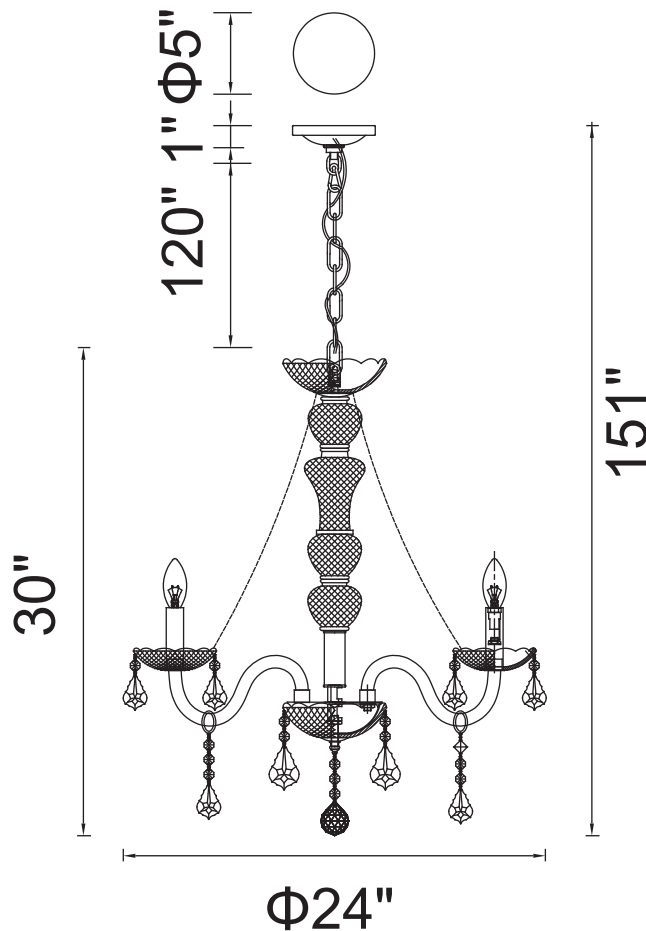

CWI LIGHTING

BRIGHTER LIVING. SIMPLIFIED.

PROJECT: _____

FIXTURE TYPE: _____

LOCATION: _____

CONTACT/PHONE: _____

Item	8023P24C-6
Collection	PRINCETON
Finish	Chrome
Glass	-----
Crystal	Clear
Input	120V AC,60HZ,AC

Shade	-----
Length/Dia.	24"
Width/Ext.	-----
Height	30"
Maximum	151"
Lumens	-----

Light Source	E12
Bulb Info.	6×60W
Included	-----
Dimmable	No
Color	-----
Weight	